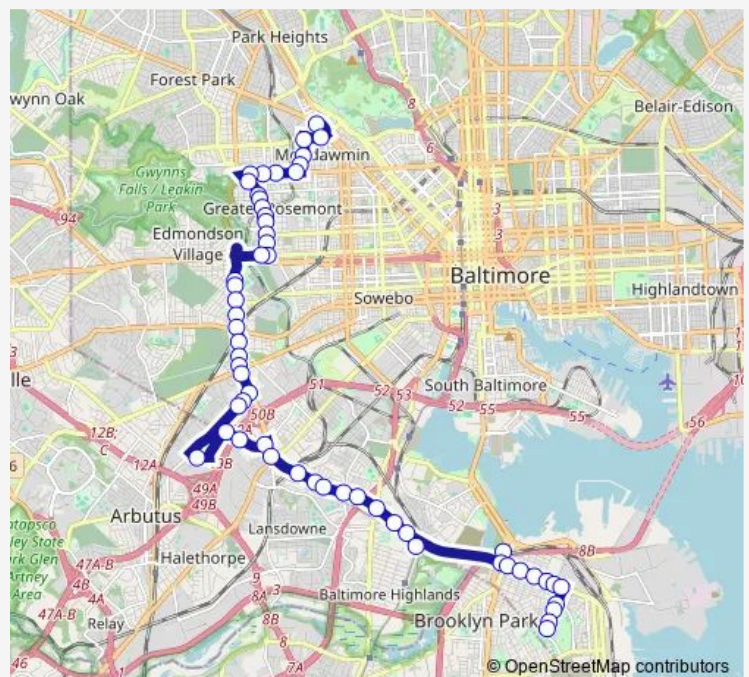

Bloomingdale RD & Rosedale ST sb

Bloomingdale RD & Brighton ST sb

Bloomingdale RD & Presstman ST sb

Bloomingdale RD & Belmont AVE sb

Bloomingdale RD & Winchester ST sb

Poplar Grove ST & Riggs AVE sb

Poplar Grove ST & Lafayette AVE sb

Poplar Grove ST & Franklintown RD sb

Edmondson AVE & Poplar Grove WB Ns

Edmondson AVE & Longwood ST sb

Hilton ST & Culver ST sb

Hilton ST & Kossuth ST sb

Route schedule

Mondawmin Metro Station BAY 3 — Brooklyn Homes AM Layover nb

Monday 11:25-01:21⁺¹

Tuesday 11:25-01:21⁺¹

Wednesday 11:25-01:21⁺¹

Thursday 11:25-01:21⁺¹

Friday 11:25-01:21⁺¹

Saturday 11:42-01:49⁺¹

Sunday 11:51-00:51⁺¹

Route info

Direction: Mondawmin Metro Station BAY 3

Stops: 57

Trip Duration: 1 hour 1 min

29 — Mondawmin - Brooklyn

Hilton ST & Baltimore ST sb

Hilton ST & Massachusetts AVE sb

Hilton ST & Frederick AVE sb

Caton AVE & Kingsley ST fs sb