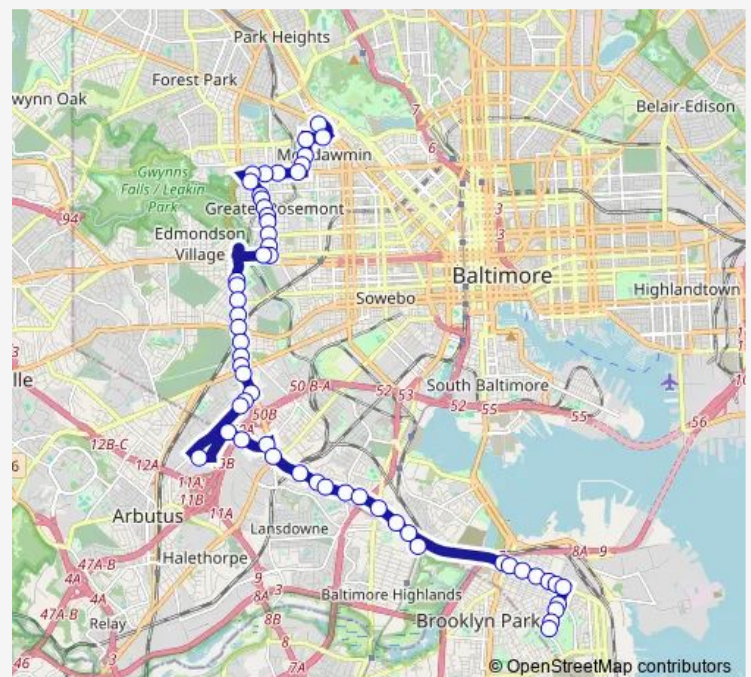

Edmondson AVE & Longwood ST sb

Hilton ST & Culver ST sb

Hilton ST & Kossuth ST sb

### Route schedule

Mondawmin Metro Station BAY 3 — DUE Hilton ST & Morley ST nb

Monday 08:23

Tuesday 08:23

Wednesday 08:23

Thursday 08:23

Friday 08:23

Saturday —

### Route info

Direction: Mondawmin Metro Station BAY 3

Stops: 22

Trip Duration: 0 hour 19 min

29 — Mondawmin - Brooklyn

**Direction**

DUE Hilton ST &amp; Morley ST nb — Mondawmin Metro Station BAY 3

20 stops