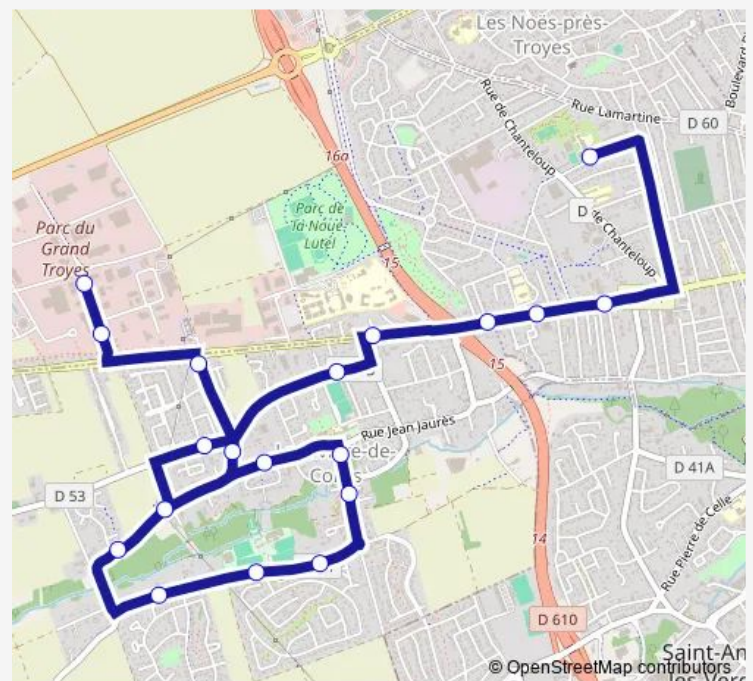

### Direction

Churchill — Morzynski

19 stops

[Open route schedule](#)

Churchill

Croix LA Motte

Carnot

Buck

### Route schedule

Churchill — Morzynski

Monday 07:24

Tuesday 07:24

Wednesday 07:24

Thursday 07:24

Friday 07:24

Saturday —

### Route info

Direction: Churchill

Stops: 19

Trip Duration: 0 hour 25 min

29 — RIV DE Corps-Langevin

## Route info

Direction: Morzynski

Stops: 23

Trip Duration: 0 hour 22 min