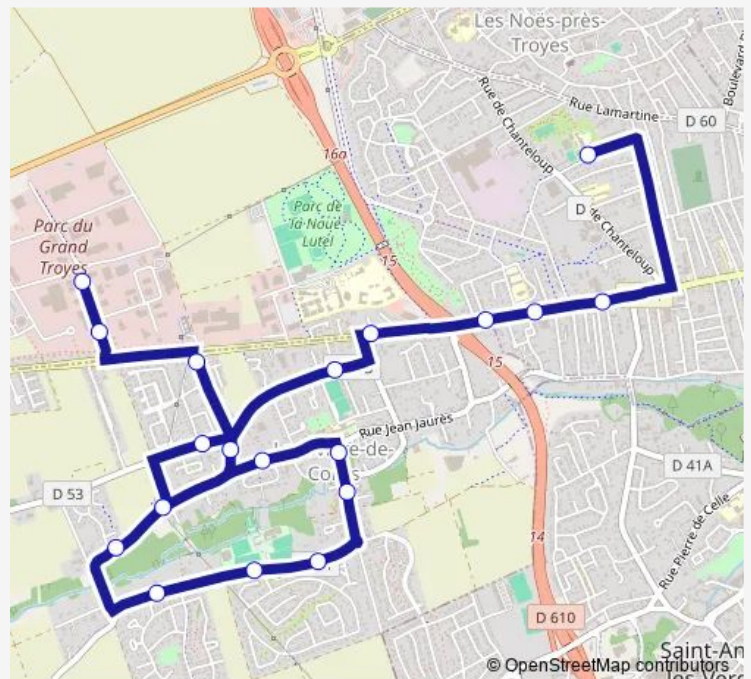

### Route schedule

Churchill — Morzynski

Monday 07:24

Tuesday 07:24

Wednesday 07:24

Thursday 07:24

Friday 07:24

Saturday —

### Route info

Direction: Churchill

Stops: 19

Trip Duration: 0 hour 25 min

29 — RIV DE Corps-Langevin

## Route info

Direction: Morzynski

Stops: 23

Trip Duration: 0 hour 22 min