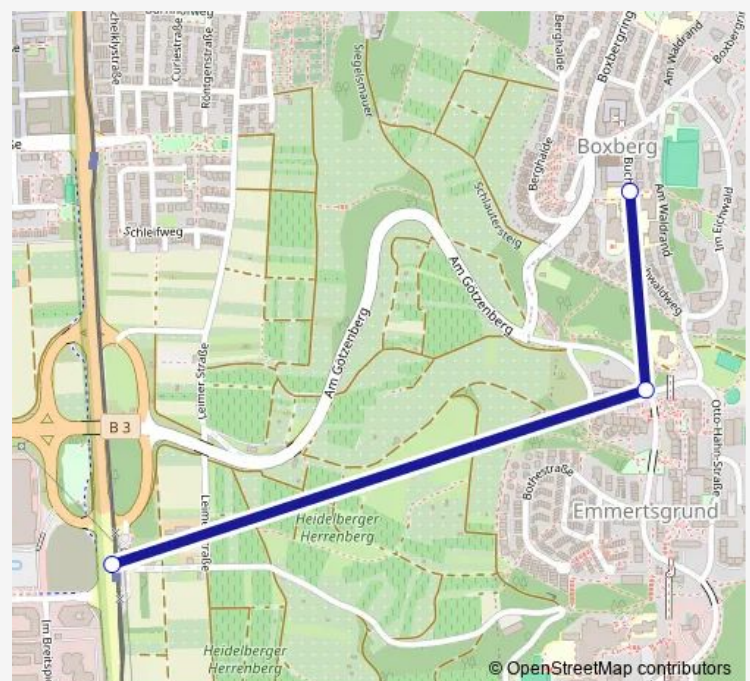

# Bus 29 HD Bismarckplatz - Rohrbach - Mombertplatz - Boxberg - Mombertplatz - Rohrbach - HD Bismarckplatz

[Go to website](#)**Direction**

Rohrbach Süd — Louise-Ebert-Zentrum

3 stops

[Open route schedule](#)

Rohrbach Süd

Mombertplatz

Louise-Ebert-Zentrum

**Route schedule**

Rohrbach Süd — Louise-Ebert-Zentrum

Monday	04:45-05:05
Tuesday	04:45-05:05
Wednesday	04:45-05:05
Thursday	04:45-05:05
Friday	04:45-05:05
Saturday	—
Sunday	—

**Route info**

Direction: Rohrbach Süd

Stops: 3

Trip Duration: 0 hour 5 min

29 Bus time schedules and route maps are available in an offline PDF at [busmaps.com](https://busmaps.com). Use the [busmaps.com](https://busmaps.com) website to see live bus times, train schedule or subway schedule, and step-by-step directions for all public transit in Heidelberg