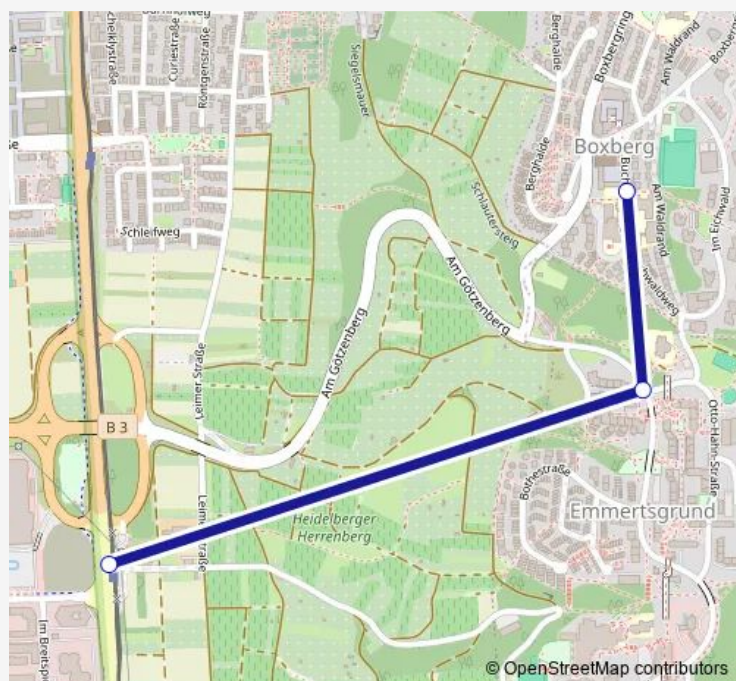

Bus 29 HD Bismarckplatz - Rohrbach - Mombertplatz - Boxberg - Mombertplatz - Rohrbach - HD Bismarckplatz

[Go to website](#)

Direction

Rohrbach Süd — Louise-Ebert-Zentrum

3 stops

[Open route schedule](#)

Rohrbach Süd

Mombertplatz

Louise-Ebert-Zentrum

Route schedule

Rohrbach Süd — Louise-Ebert-Zentrum

Monday 04:45-05:05

Tuesday 04:45-05:05

Wednesday 04:45-05:05

Thursday 04:45-05:05

Friday 04:45-05:05

Saturday —

Sunday —

Route info

Direction: Rohrbach Süd

Stops: 3

Trip Duration: 0 hour 5 min

29 Bus time schedules and route maps are available in an offline PDF at busmaps.com. Use the busmaps.com website to see live bus times, train schedule or subway schedule, and step-by-step directions for all public transit in Heidelberg