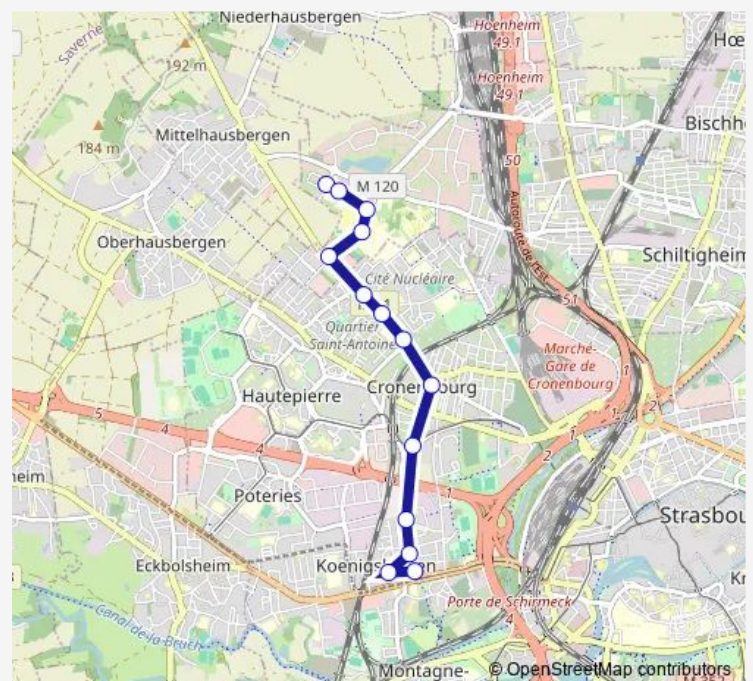

Herrade

Geroldseck

Schnokeloch

Comtes

Route schedule

Schiltigheim Campus — Comtes

Monday	05:55-20:37
Tuesday	05:55-20:37
Wednesday	05:55-20:37
Thursday	05:55-20:37
Friday	05:55-20:37
Saturday	05:55-20:37
Sunday	—

Route info

Direction: Schiltigheim Campus

Stops: 14

Trip Duration: 0 hour 16 min

29 — Comtes - Schiltigheim Campus

Direction

Comtes — Schiltigheim Campus

13 stops