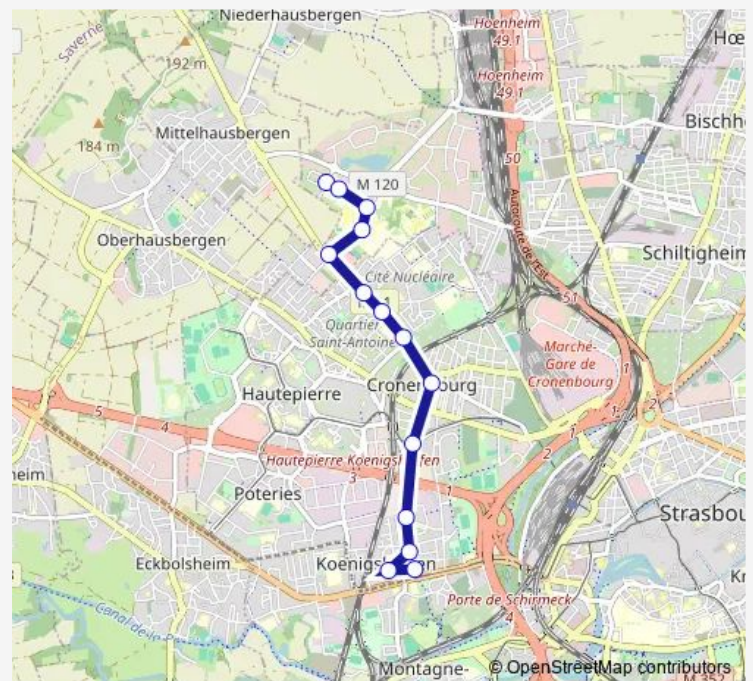

Wednesday 05:55-20:37

Thursday 05:55-20:37

Friday 05:55-20:37

Saturday 05:55-20:37

Sunday —

Route info

Direction: Schiltigheim Campus

Stops: 14

Trip Duration: 0 hour 16 min

29 — Comtes - Schiltigheim Campus

Direction

Comtes — Schiltigheim Campus

13 stops

[Open route schedule](#)

Comtes

Geroldseck