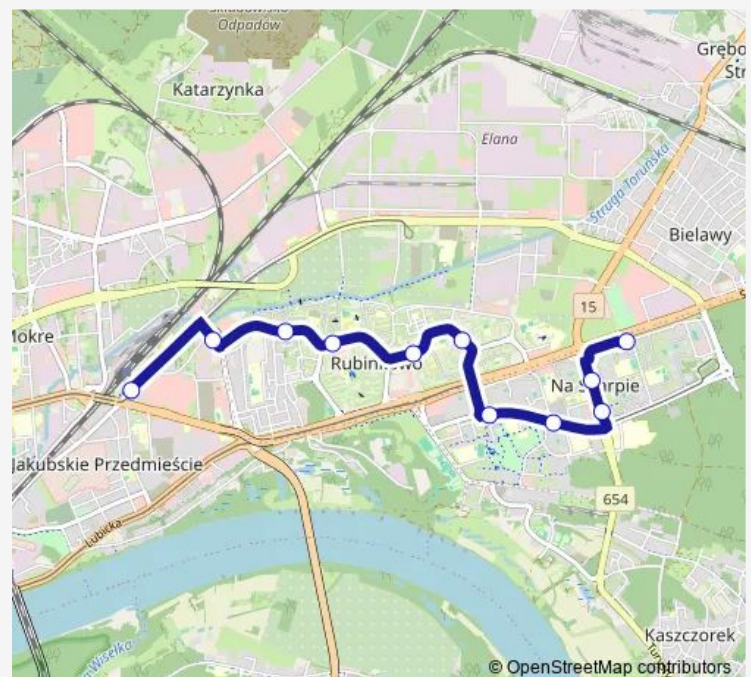

Saturday 04:37-12:40

Sunday 04:37-12:40

Route info

Direction: Dworzec Wschodni 04

Stops: 11

Trip Duration: 0 hour 15 min

29 Bus time schedules and route maps are available in an offline PDF at busmaps.com. Use the busmaps.com website to see live bus times, train schedule or subway schedule, and step-by-step directions for all public transit in Lysomice