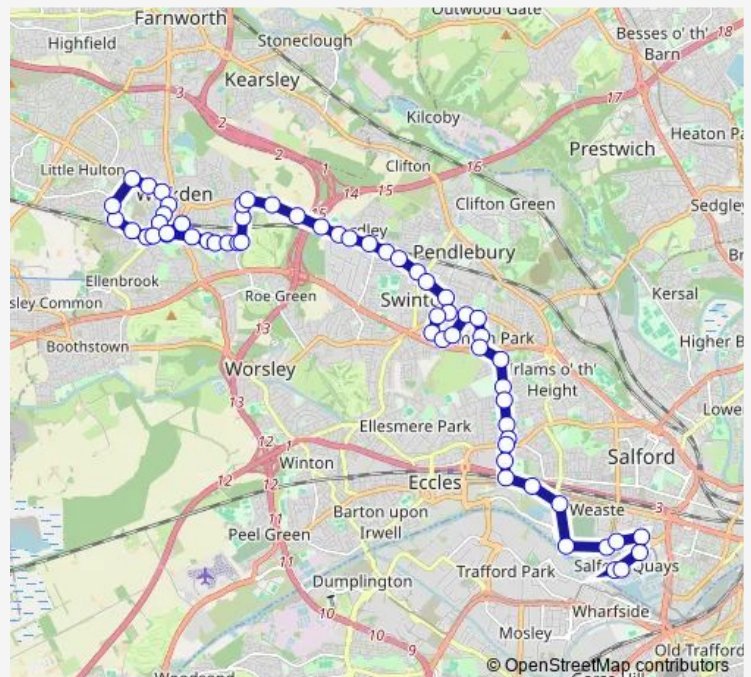

Bus 29 Boothstown - Media City UK

[Go to website](#)

Direction

The Lowry — Walkden Rail Station

55 stops

[Open route schedule](#)

The Lowry

Mediacityuk

Harbour City Metrolink Stop

Chandlers Point

Paragon House

UTC Media City UK

Columbus Way

Guide Street

Turnpike House

Eccles New Road

Salford Royal Hospital

Lancaster Road

Eccles Old Road

Cholmondley Road

Hayfield Road

Radcliffe Park Road

Swinton Park Road

White Swallows Road

Springwood Primary School

Manchester Road

Princess Street

Route schedule

The Lowry — Walkden Rail Station

Monday 07:50-21:05

Tuesday 07:50-21:05

Wednesday 07:50-21:05

Thursday 07:50-21:05

Friday 07:50-21:05

Saturday 09:10-20:40

Sunday —

Route info

Direction: The Lowry

Stops: 55

Trip Duration: 0 hour 54 min

29 — Boothstown - Media City UK