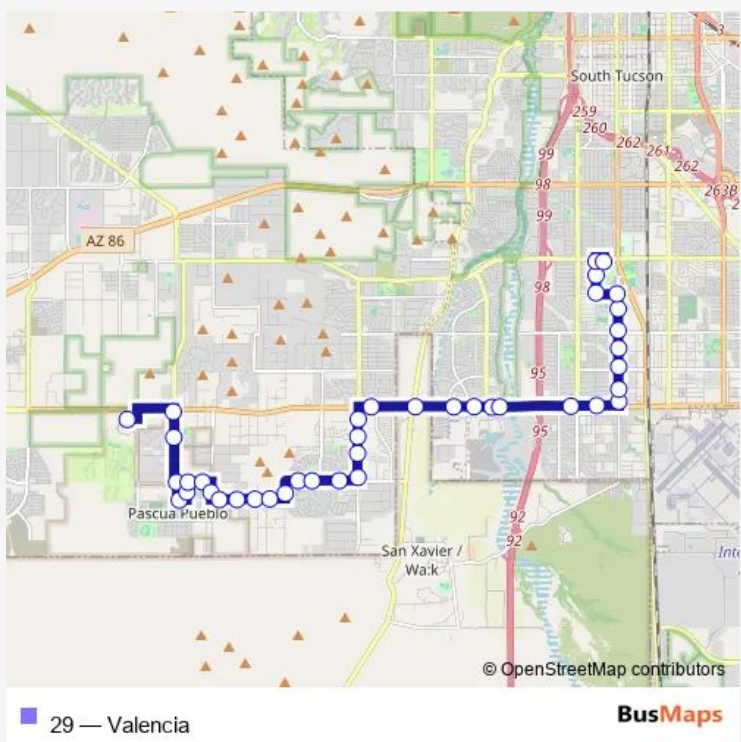

Bus 29 Valencia

[Go to website](#)

Direction
 Laos Transit Center — Casino del Sol Park & Ride S
 41 stops
[Open route schedule](#)

- Laos Transit Center
- Nogales Hy/Irvington (Sw)
- Thoroughbred/6th Av (Ne)
- 6th Av/Nebraska (Sw)
- 6th Av/Oregon St (Sw)
- 6th Av/Drexel (Sw)
- 6th Av/Delta (Sw)
- 6th Av/Bilby (Sw)
- 6th Av/Valeska (Sw)
- Valencia/Missiondale (Ne)
- Valencia/Fiesta (Nw)
- Valencia/12th Av (Nw)
- Valencia/Santa Clara (Nw)
- Valencia/Midvale Medical Ctr (Ne)
- Valencia/Midvale Park Rd (Nw)
- Valencia/Oak Tree (Nw)
- Valencia/Headley (Nw)
- Valencia/Mission (Nw)
- Valencia/Westover (old Cir. K)
- Valencia/Hildreth (Nw)
- Cardinal/Valencia (Sw)

Route info
 Direction: Laos Transit Center
 Stops: 41
 Trip Duration: 0 hour 44 min

Cardinal/Pajarito (Sw)

Cardinal/Christopher Dr (Sw)

Los Reales/Cardinal (Nw)

Los Reales/Cmo Alegre (Nw)

Los Reales/Cmo de la Tierra (Nw)

Wednesday 05:32-22:04

Thursday 05:32-22:04

Friday 05:32-22:04

Saturday 06:09-21:09

Sunday 07:11-20:11

Route info

Direction: Casino del Sol Park & Ride S

Stops: 40

Trip Duration: 0 hour 46 min

Valencia/Midvale Park Rd (Sw)

Valencia/Commerce Court (Se)

Valencia/Pacheco (Se)

Valencia/San Fernando (Se)

6th Av/Valencia (Ne)

6th Av/Valeska (Se)

6th Av/Bilby (Ne)