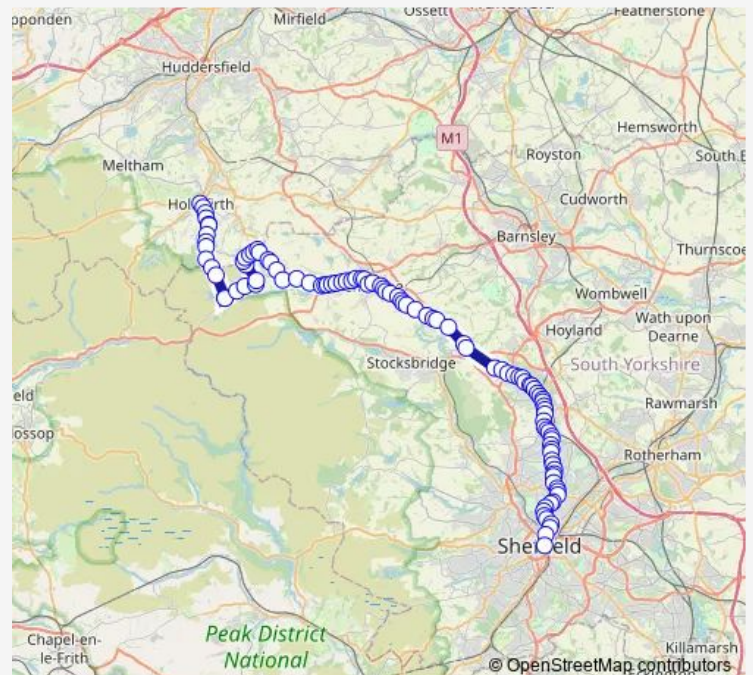

Thursday 07:10-23:07

Friday 07:10-23:07

Saturday 07:15-23:07

Sunday 10:07-23:07

Route info

Direction: Bus Station stans B

Stops: 104

Trip Duration: 1 hour 39 min

29 — Sheffield - Holmfirth

Bedding Edge Road/Upper Nab Farm

Bedding Edge Road/Sheffield Road

Sheffield Road/Wood Royd Hill Lane

Whams Road/Bedding Edge Road

Whams Road/A616

Whams Road/Pennine Edge

Whams Road/Middlecliffe Drive