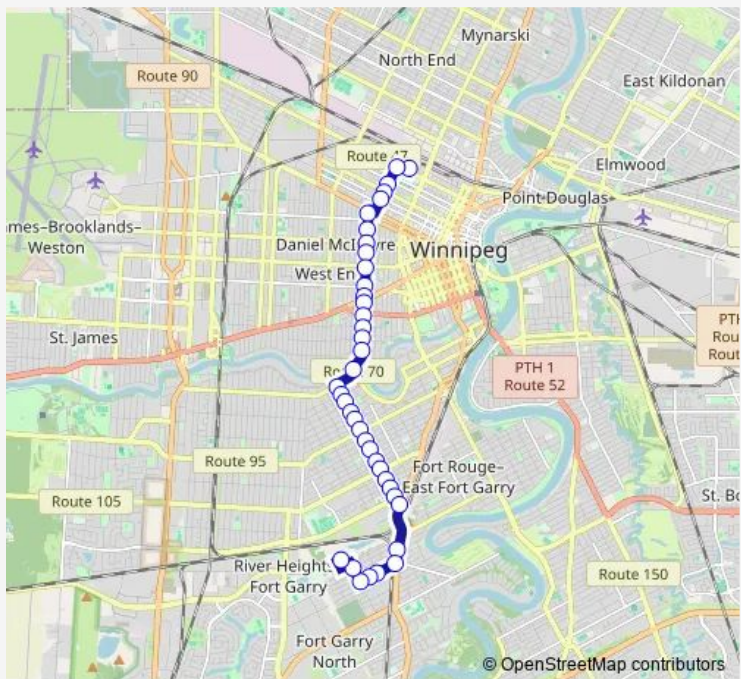

Bus 29 Sherbrook - Stafford

[Go to website](#)

Direction
 Southbound Gunnell at Logan — Northbound Southwest Transitway at Beaumont Station (Route 29)
 39 stops
[Open route schedule](#)

- Southbound Gunnell at Logan
- Southbound Sherbrook at Logan
- Southbound Sherbrook at Elgin
- Southbound Sherbrook at William (Hsc)
- Southbound Sherbrook at Bannatyne (Hsc)
- Southbound Maryland at Notre Dame
- Southbound Maryland at Sargent North
- Southbound Maryland at Sargent
- Southbound Maryland at Sargent South
- Southbound Maryland at Ellice
- Southbound Maryland at St. Matthews
- Southbound Maryland at Portage North
- Southbound Maryland at Portage South
- Southbound Maryland at Broadway
- Southbound Maryland at Alloway
- Southbound Maryland at Westminster
- Southbound Maryland at Misericordia Health Centre
- Westbound Academy at Wellington Crescent
- Southbound Stafford at Academy
- Southbound Stafford at Kingsway
- Southbound Stafford at Harvard

Route schedule
 Southbound Gunnell at Logan — Northbound Southwest Transitway at Beaumont Station (Route 29)

Monday	06:05-01:01 ⁺¹
Tuesday	06:05-01:01 ⁺¹
Wednesday	06:05-01:01 ⁺¹
Thursday	06:05-01:01 ⁺¹
Friday	06:05-01:01 ⁺¹
Saturday	06:34-00:45 ⁺¹
Sunday	07:35-00:07 ⁺¹

Route info
 Direction: Southbound Gunnell at Logan
 Stops: 39
 Trip Duration: 0 hour 25 min

Southbound Stafford at Grosvenor

Southbound Stafford at Dorchester

Southbound Stafford at Corydon

Southbound Stafford at Warsaw

Southbound Pembina at Calrossie

Westbound Windermere at Pembina West

Westbound Windermere at Derek

Westbound Windermere at Daniel

Westbound Windermere at Beaumont

Northbound Beaumont at Rosemount

Northbound Southwest Transitway at Beaumont Station
(Route 29)