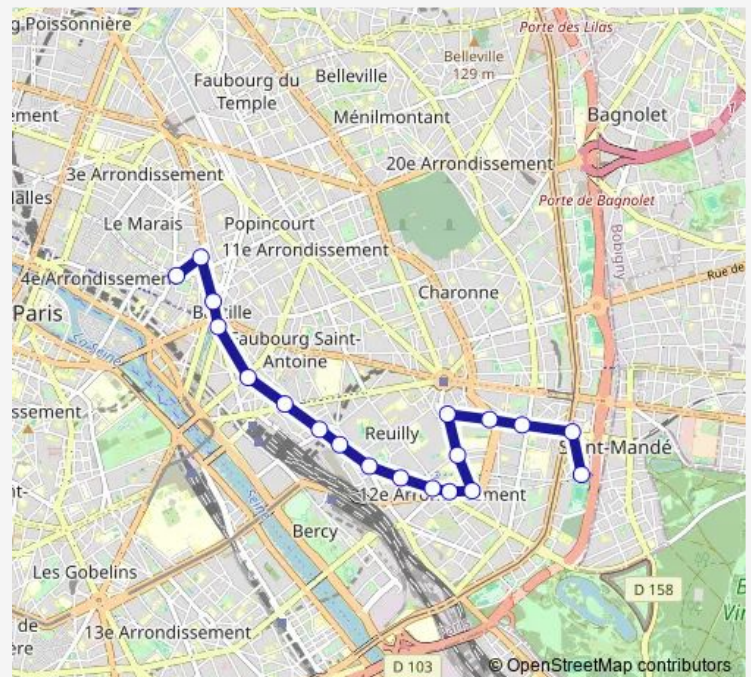

Place DES Vosges

Route schedule

Porte DE Montempoivre — Place DES Vosges

Monday 07:00-18:53

Tuesday —

Wednesday —

Thursday —

Friday —

Saturday —

Sunday 07:00-18:53

Route info

Direction: Porte DE Montempoivre

Stops: 19

Trip Duration: 0 hour 31 min

29 — (Gare Saint-Lazare <-> Place DES Vosges) - Retour

29 Bus time schedules and route maps are available in an offline PDF at busmaps.com. Use the busmaps.com website to see live bus times, train schedule or subway schedule, and step-by-step directions for all public transit in Paris