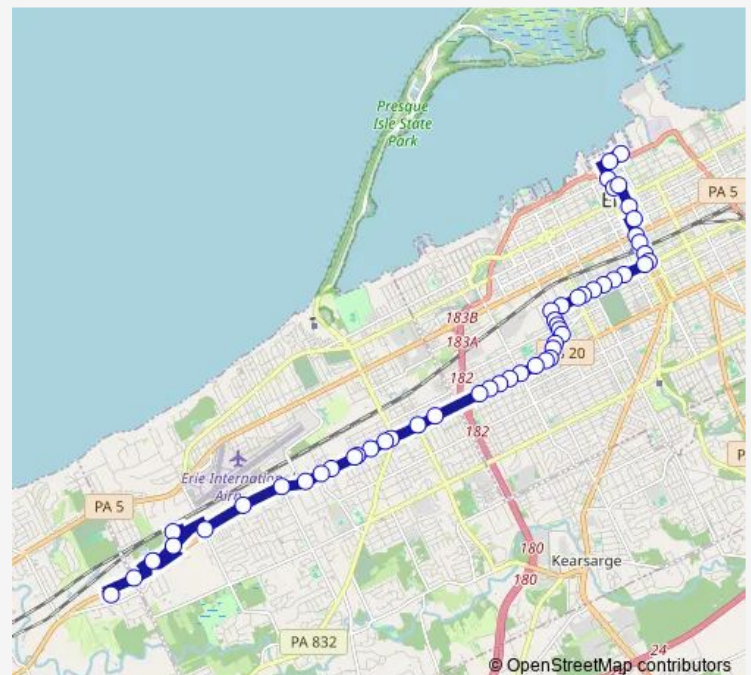

W 26th St at Zuck Rd

W 26th St at Crescent

W 26th St at Rudolph Ave

Route schedule

Fortis Institute (Bus Shelter) — Intermodal Transit Center

Monday 05:34-21:50

Tuesday 05:34-21:50

Wednesday 05:34-21:50

Thursday 05:34-21:50

Friday 05:34-21:50

Saturday —

Sunday —

Route info

Direction: Fortis Institute (Bus Shelter)

Stops: 49

Trip Duration: 0 hour 37 min

29 — Asbury

W 26th St at Hudson Rd

W 26th St at Greengarden

W 26th St at Washington Ave

W 26th St at Melrose Ave

Brown Ave at W 26th St

Brown Ave at W 25th St

Brown Ave at Cranberry St

Direction: Intermodal Transit Center

Stops: 52

Trip Duration: 0 hour 42 min

Brown Ave at W 25th St

Brown Ave at W 26th St

W 26th St at Safe Harbor

W 26th at Tops Market

W 26th St at Greengarden