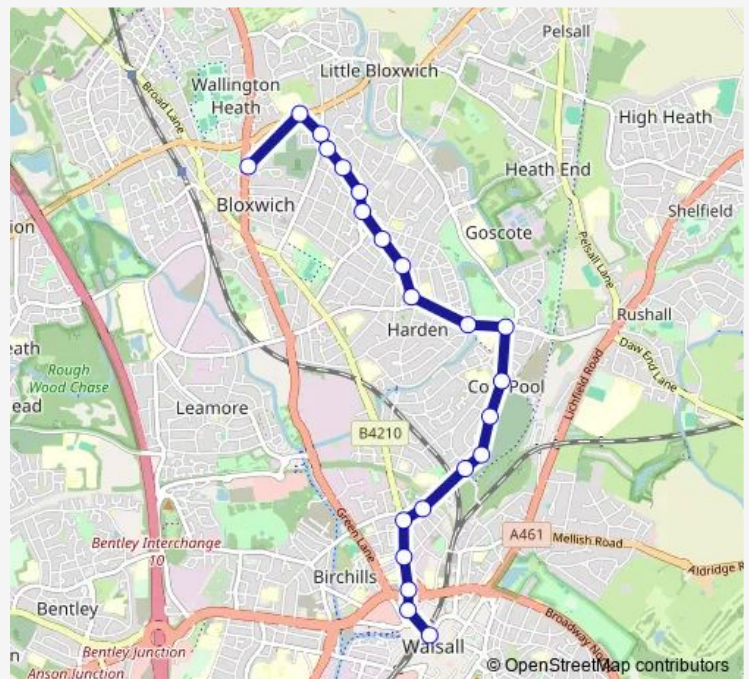

Ryecroft St

Walsall Magistrates Court

The Prince

Route schedule

Drake Rd — Walsall Bus Station

Monday 05:45-23:28

Tuesday 05:45-23:28

Wednesday 05:45-23:28

Thursday 05:45-23:28

Friday 05:45-23:28

Saturday 05:45-23:28

Sunday 09:20-23:28

Route info

Direction: Drake Rd

Stops: 22

Trip Duration: 0 hour 22 min

29 — Walsall - Bloxwich via Blakenall

Direction

Walsall Bus Station — Drake Rd

28 stops

[Open route schedule](#)

Walsall Bus Station

The Prince

Ryecroft St

Monday 05:30-23:15

Tuesday 05:30-23:15

Wednesday 05:30-23:15

Thursday 05:30-23:15

Friday 05:30-23:15

Saturday 05:30-23:15

Sunday 09:37-23:15

Route info