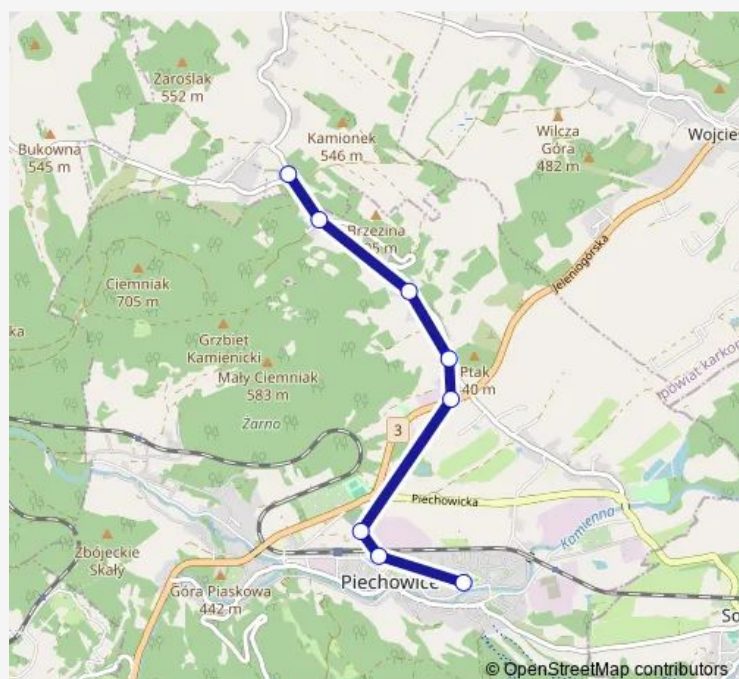

Wednesday 14:06-15:49

Thursday 14:06-15:49

Friday 14:06-15:49

Saturday —

Sunday —

Route info

Direction: Piechowice, Wola Kromnow

Stops: 8

Trip Duration: 0 hour 13 min

Direction

Piechowice, Orzeszkowej — Piechowice, Wola Kromnow

10 stops

[Open route schedule](#)

Piechowice, Orzeszkowej

Piechowice, SP 1

Piechowice, Dw Pkp

Route info

Direction: Piechowice, Orzeszkowej

Stops: 10

Trip Duration: 0 hour 16 min

29 Bus time schedules and route maps are available in an offline PDF at busmaps.com. Use the busmaps.com website to see live bus times, train schedule or subway schedule, and step-by-step directions for all public transit in Piechowice