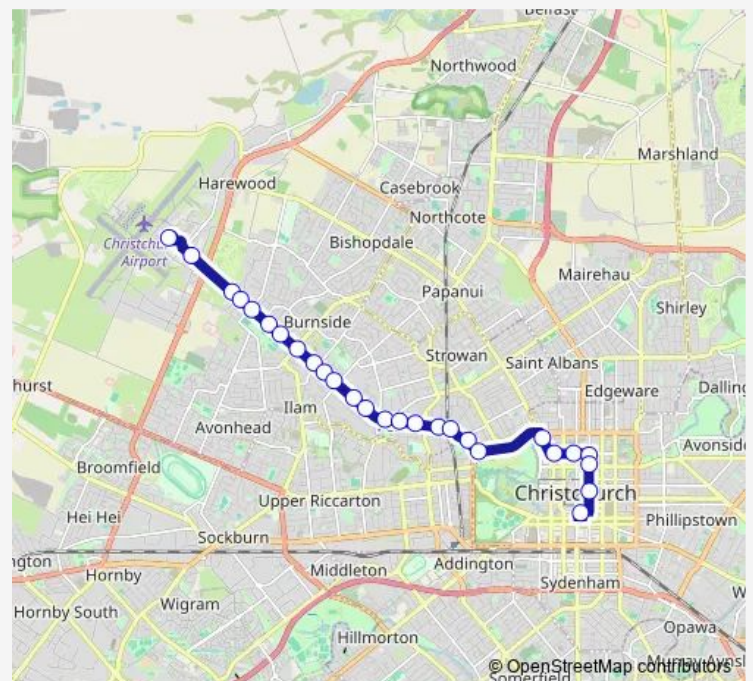

Wednesday 05:57-22:02

Thursday 05:57-22:02

Friday 05:57-22:02

Saturday 07:12-23:02

Sunday 06:42-22:02

Route info

Direction: Bus Interchange (Platform C)

Stops: 26

Trip Duration: 0 hour 35 min

29 — Airport/City via Fendalton

Memorial Ave near Roydvale Ave

Memorial Ave near Avice Hill Reserve

Commodore Hotel

Memorial Ave near Spitfire Square

Christchurch International Airport

Direction

Christchurch International Airport — Bus Interchange
(Platform C)

27 stops

[Open route schedule](#)

Christchurch International Airport

Memorial Ave near Spitfire Square

Memorial Ave near Stableford Green

Monday 06:22-22:32

Tuesday 06:22-22:32

Wednesday 06:22-22:32

Thursday 06:22-22:32

Friday 06:22-22:32

Saturday 06:42-23:32

Sunday 07:12-22:32

Route info