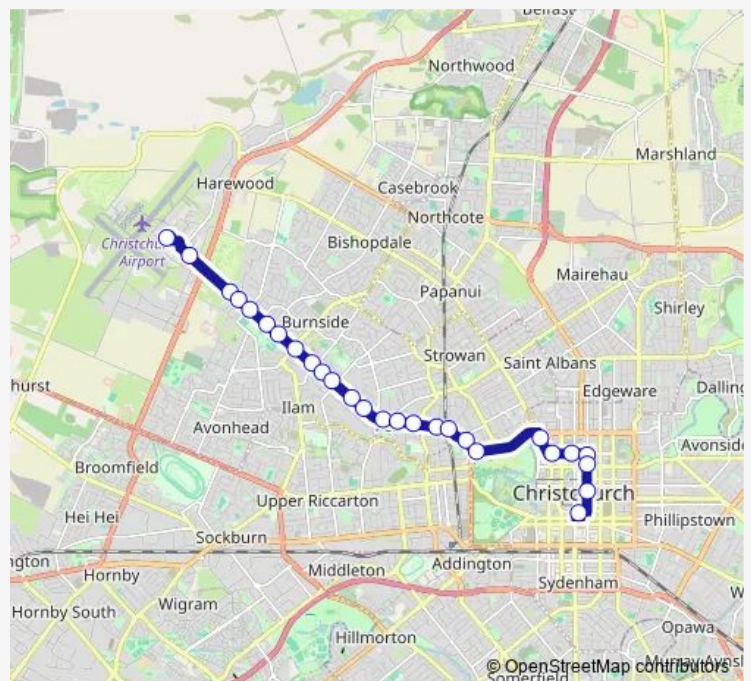

Bus 29 Airport/City via Fendalton

[Go to website](#)

Direction

Christchurch International Airport — Bus Interchange (Platform C)

27 stops

[Open route schedule](#)

- Christchurch International Airport
- Memorial Ave near Spitfire Square
- Memorial Ave near Stableford Green
- Memorial Ave near Avice Hill Reserve
- Memorial Ave near Roydvale Ave
- Memorial Ave near Burnside Park
- Memorial Ave near Grangewood Ln
- Memorial Ave near Grahams Rd
- Burnside High School
- Memorial Ave near Hampton Pl
- Memorial Ave near Ilam Rd
- Memorial Ave near Chilcombe St
- Memorial Ave near Otara St
- Fendalton
- Fendalton Rd near Glandovey Rd
- Fendalton Rd near Snowdon Rd
- Fendalton Rd near Jacksons Rd
- Fendalton Rd near Mona Vale Ave
- Fendalton Rd near Holmwood Rd
- Harper Ave near Deans Ave
- Bealey Ave

Route info

Direction: Christchurch International Airport

Stops: 27

Trip Duration: 0 hour 30 min

29 — Airport/City via Fendalton

Salisbury St near Victoria St

Salisbury St near Gracefield Ave

Manchester St near Salisbury St

Manchester St near Kilmore St

Manchester St Super Stop

Bus Interchange (Platform C)

Direction

Bus Interchange (Platform C) — Christchurch International Airport

26 stops

[Open route schedule](#)

Bus Interchange (Platform C)

Manchester St Super Stop

Kilmore St near Manchester St

Kilmore Street Town Hall

Victoria St near Peterborough St

Victoria St near Dorset St

Fendalton Rd near Wood Ln

Fendalton Rd near Wairarapa Tce

Fendalton Rd near Stratford St