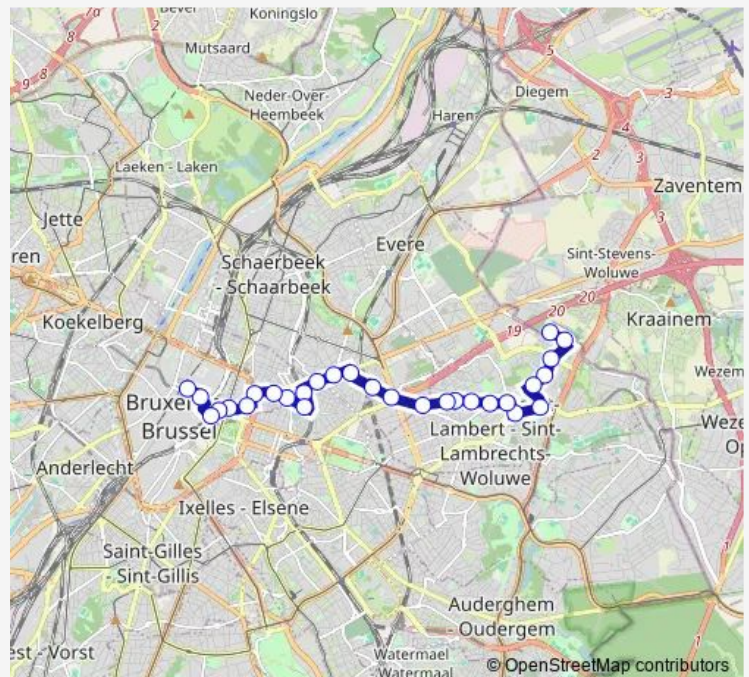

Speeckaert

Verheyleweghen

Moonens

Route schedule

DE Brouckere — HOF TEN Berg

Monday 05:34-00:43⁺¹

Tuesday 05:34-00:43⁺¹

Wednesday 05:34-00:43⁺¹

Thursday 05:34-00:43⁺¹

Friday 05:34-00:43⁺¹

Saturday 05:34-00:43⁺¹

Sunday 05:34-00:43⁺¹

Route info

Direction: DE Brouckere

Stops: 28

Trip Duration: 0 hour 42 min

Direction

HOF TEN Berg — DE Brouckere

29 stops

[Open route schedule](#)

HOF TEN Berg

Jespers

Marcel Thiry

Peupliers

Route info

Direction: HOF TEN Berg

Stops: 29

Trip Duration: 0 hour 40 min

Rosa Parks

Gare Centrale

Arenberg

DE Brouckere