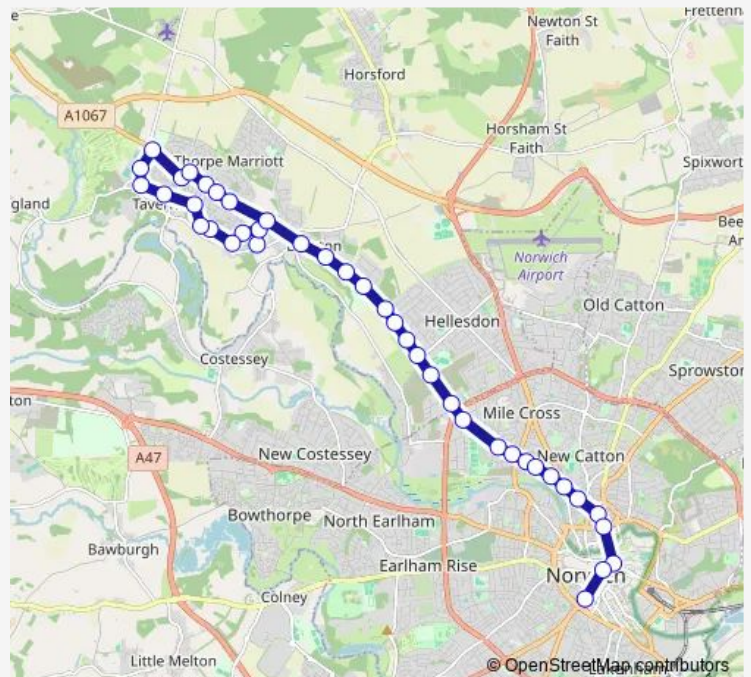

Sandy Lane

Roedich Drive

Windsor Chase

Seton Road

Budgens

The Cock

Carter Road

King Georges Field

### Route schedule

Sylvan Way — St Stephens Street

Monday 07:15-17:07

Tuesday 07:15-17:07

Wednesday 07:15-17:07

Thursday 07:15-17:07

Friday 07:15-17:07

Saturday 08:22-17:07

### Route info

Direction: Sylvan Way

Stops: 40

Trip Duration: 0 hour 57 min

29 — Norwich - Taverham

Drayton Wood Road

Margaret Close

Hamond Road

## Route info

Direction: St Stephens Street

Stops: 31

Trip Duration: 0 hour 36 min

Tusser Road

Victoria Road

St Edmunds Rise

Nightingale Close