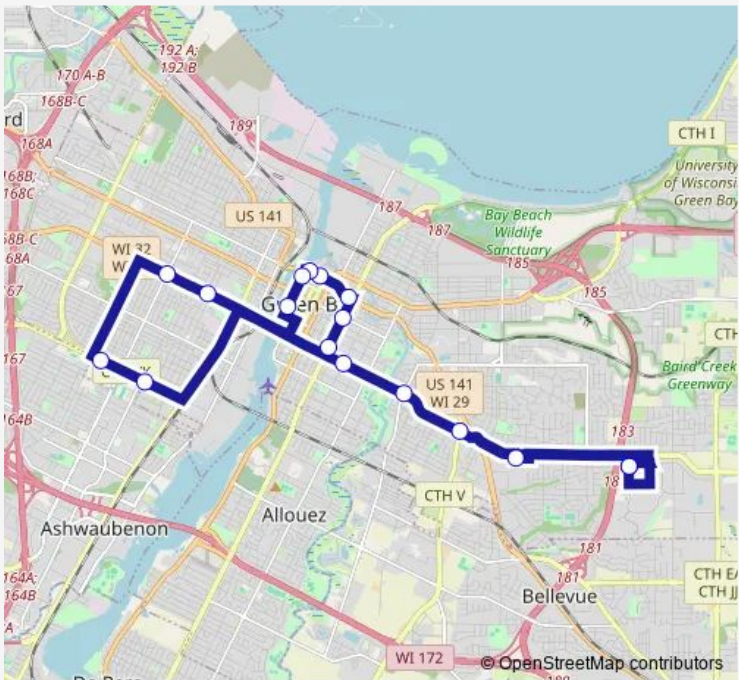

## Bus 29 QB Sneak

[Go to website](#)

**Direction**  
 Voyager & Kepler — Voyager & Kepler  
 17 stops  
[Open route schedule](#)

- Voyager & Kepler
- East Town Mall
- Mason & Lime Kiln
- Mason & Bellevue
- Mason & Roosevelt
- Webster & Chicago
- Webster & Walnut
- Main & Webster
- Main & Madison
- Main & Adams
- Washington and Main
- Washington & Stuart
- Mason & 12th
- Mason & Oneida
- Lambeau Field
- Lombardi & Holmgren
- Voyager & Kepler

Route schedule  
 Voyager & Kepler — Voyager & Kepler

Monday	—
Tuesday	—
Wednesday	—
Thursday	—
Friday	—
Saturday	—
Sunday	08:00-18:30

Route info  
 Direction: Voyager & Kepler  
 Stops: 17  
 Trip Duration: 0 hour 55 min

The schedule is provided in the local timezone. Times with "(+1)" indicate departures on the next day.

PDF file created on 2024-12-21

2024 BusMaps.com - All Rights Reserved