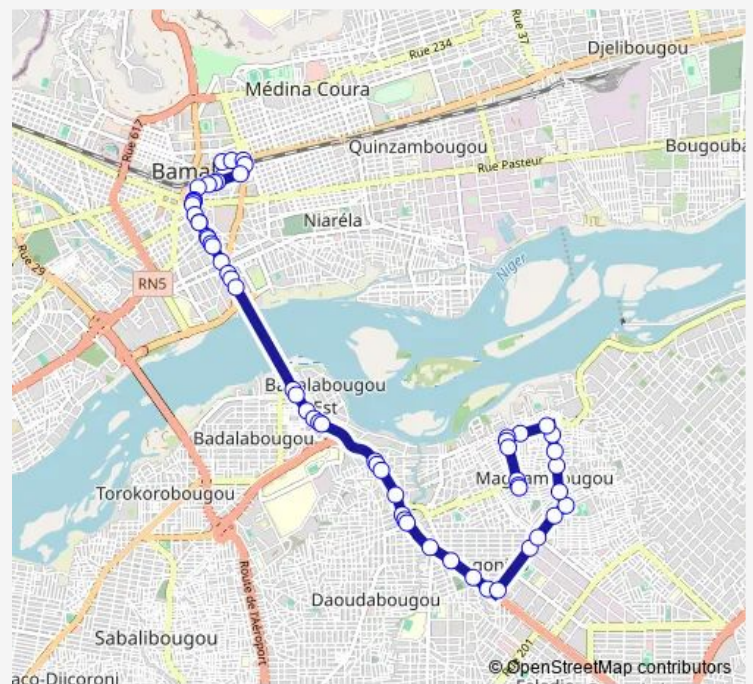

Arrêt Sotrama

Arret Sotrama

Station Shell

Route schedule

Gabriel Touré Da — Terminus Magnambougou Projet

Monday 07:38

Tuesday 07:38

Wednesday 07:38

Thursday 07:38

Friday 07:38

Saturday 07:38

Sunday 07:38

Route info

Direction: Gabriel Touré Da

Stops: 58

Trip Duration: 2 hour 40 min

29 — Sotrama 29 : Gabriel Toure ⇌ Magnambougou Projet

Energie Da

Ambassade d'Ethiopie

Arrêt Sotrama

Arret

Arret Sotrama

Yirini Kôô

Amandine

Thursday 08:38

Friday 08:38

Saturday 08:38

Sunday 08:38

Route info

Direction: Magnabougou Projet

Stops: 53

Trip Duration: 0 hour 41 min