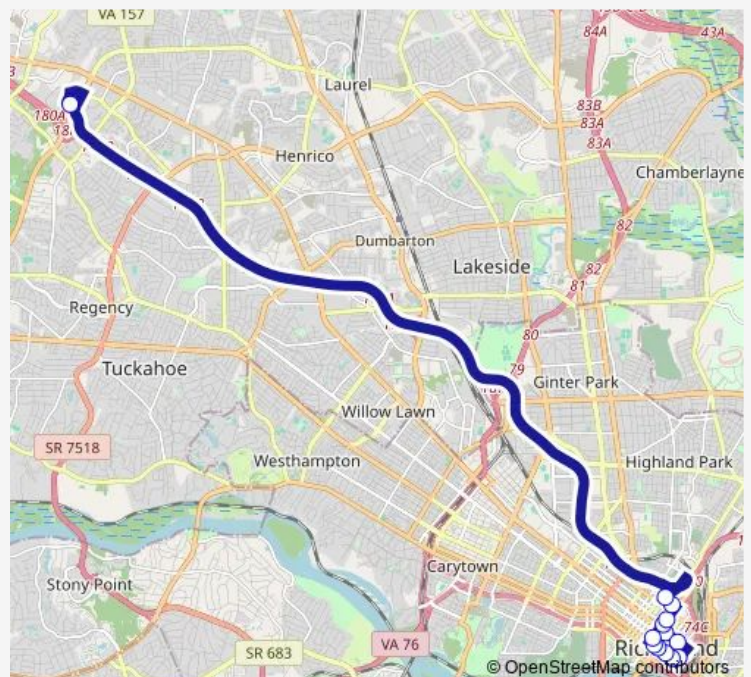

### Direction

Gaskins + Mayland (Parking Lot) — Broad + 9th

5 stops

[Open route schedule](#)

Gaskins + Mayland (Parking Lot)

Jackson + 4th

Leigh & 8th

8TH + Clay

### Route schedule

Gaskins + Mayland (Parking Lot) — Broad + 9th

Monday 06:25-17:10

Tuesday 06:25-17:10

Wednesday 06:25-17:10

Thursday 06:25-17:10

Friday 06:25-17:10

Saturday —

### Route info

Direction: Gaskins + Mayland (Parking Lot)

Stops: 5

Trip Duration: 0 hour 25 min

29 — x Gaskins Express

**Direction**

Broad + 9th — Gaskins + Mayland (Parking Lot)

13 stops

## Route schedule

Broad + 9th — Gaskins + Mayland (Parking Lot)

Monday 06:50-17:40

Tuesday 06:50-17:40

Wednesday 06:50-17:40

Thursday 06:50-17:40

Friday 06:50-17:40

Saturday —