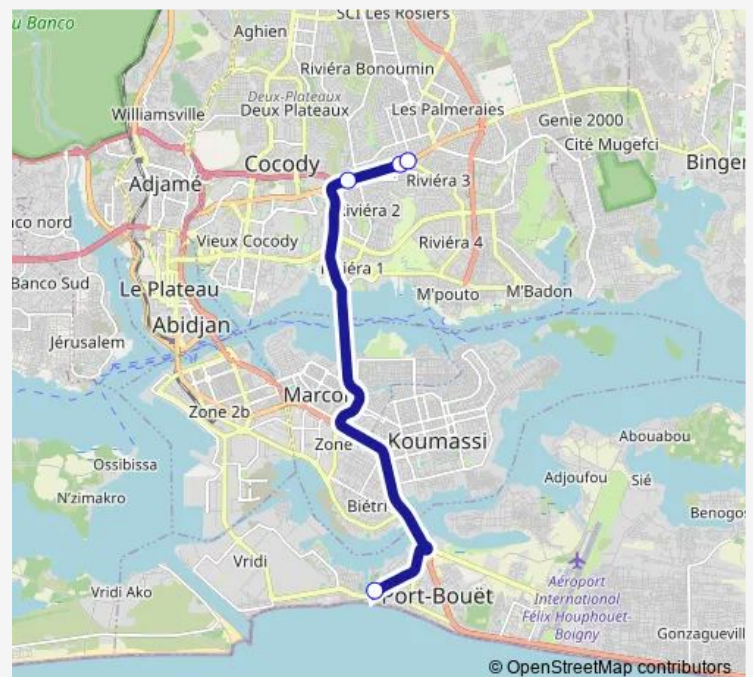

## Bus woro woro banalisé : 9 kilo ↔ Port Bouet

[Go to website](#)

### Direction

Gare Port Bouet — 9 Kilo

4 stops

[Open route schedule](#)

Gare Port Bouet

Riviera 2

Cap Nord

9 Kilo

### Route schedule

Gare Port Bouet — 9 Kilo

Monday 06:00

Tuesday 06:00

Wednesday 06:00

Thursday 06:00

Friday 06:00

Saturday 06:00

### Route info

Direction: Gare Port Bouet

Stops: 4

Trip Duration: 2 hour 0 min

woro woro banalisé : 9 kilo ↔ Port Bouet