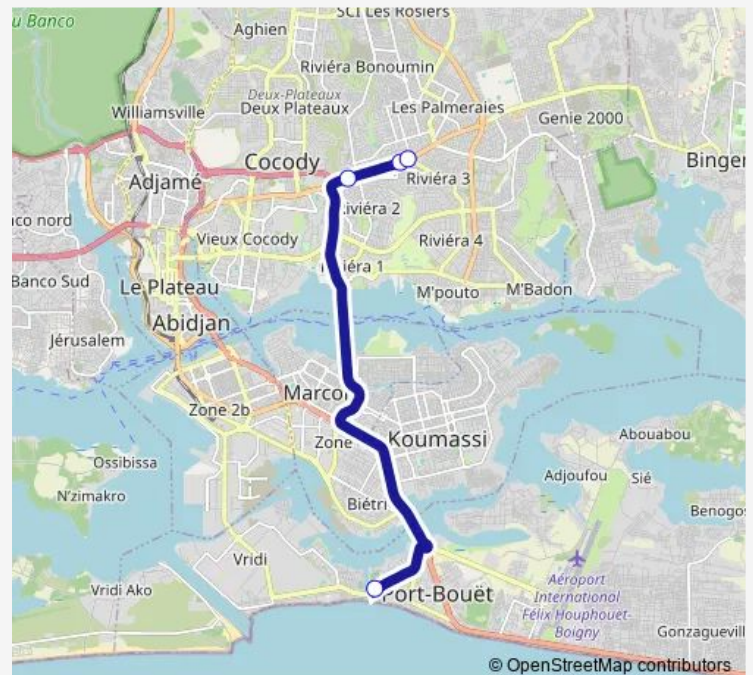

Bus woro woro banalisé : 9 kilo ↔ Port Bouet

[Go to website](#)

Direction

Gare Port Bouet — 9 Kilo

4 stops

[Open route schedule](#)

Gare Port Bouet

Riviera 2

Cap Nord

9 Kilo

Route schedule

Gare Port Bouet — 9 Kilo

Monday	06:00
Tuesday	06:00
Wednesday	06:00
Thursday	06:00
Friday	06:00
Saturday	06:00
Sunday	06:00

Route info

Direction: Gare Port Bouet

Stops: 4

Trip Duration: 2 hour 0 min

 woro woro banalisé : 9 kilo ↔ Port Bouet

Direction

Gare 9 Kilo — Gare Port Bouet

9 stops

[Open route schedule](#)

Gare 9 Kilo

Carrefour Camp commando de Koumassi

Gare 9 Kilo — Gare Port Bouet

Monday	06:00
Tuesday	06:00
Wednesday	06:00
Thursday	06:00
Friday	06:00
Saturday	06:00
Sunday	06:00

Route info

Direction: Gare 9 Kilo

Stops: 9

Trip Duration: 2 hour 0 min

Bus time schedules and route maps are available in an offline PDF at busmaps.com. Use the busmaps.com website to see live bus times, train schedule or subway schedule, and step-by-step directions for all public transit in Abidjan