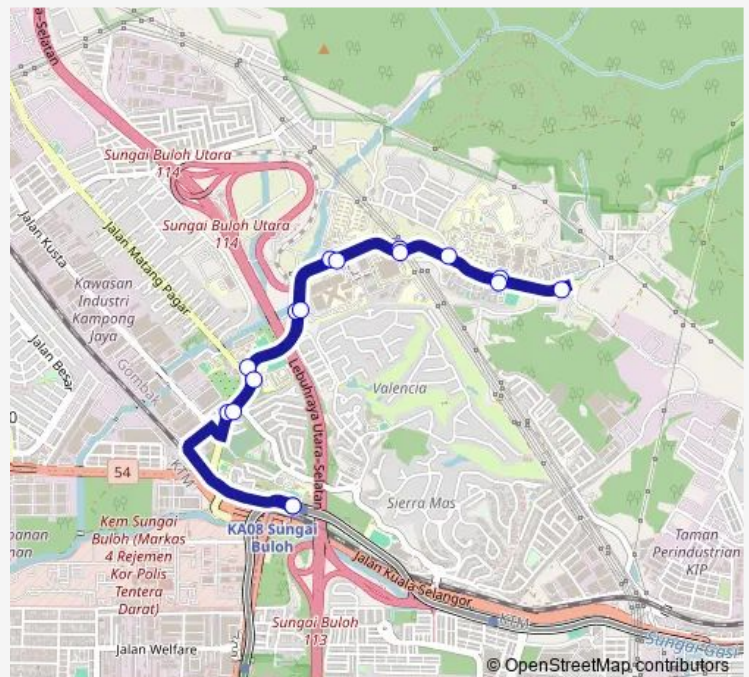

Kolej Sains Bersekutu Kesihatan

Hospital SG Buloh Pintu B

Hospital SG Buloh Pintu D

SMK Sierramas

Stellars Grocer (Opp)

MRT Sungai Buloh

Route schedule

MRT Sungai Buloh — MRT Sungai Buloh

Monday	06:00-23:30
Tuesday	06:00-23:30
Wednesday	06:00-23:30
Thursday	06:00-23:30
Friday	06:00-23:30
Saturday	06:00-23:30
Sunday	06:00-23:30

Route info

Direction: MRT Sungai Buloh

Stops: 16

Trip Duration: 0 hour 23 min