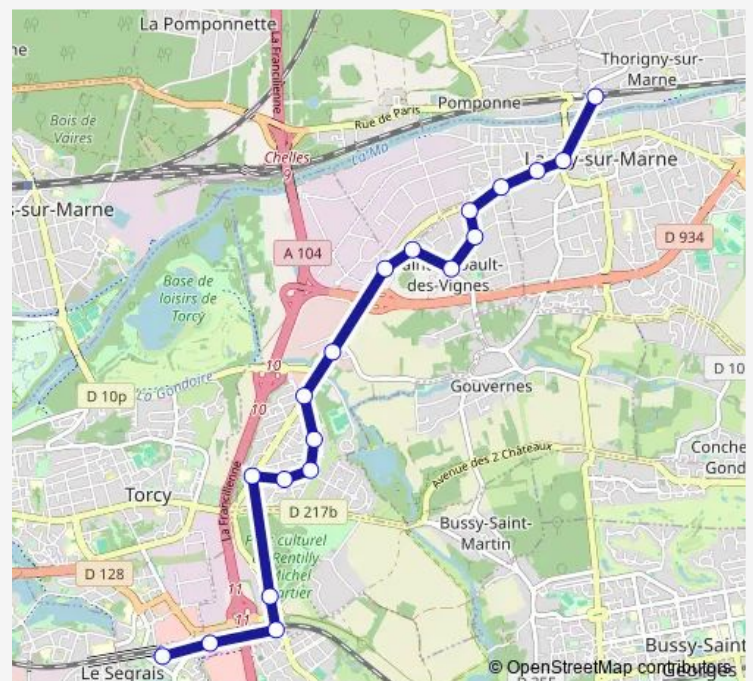

Direction

Lycée Emily Brontë — Fontaine

13 stops

[Open route schedule](#)

Lycée Emily Brontë

ST Germain DES Noyers

Erable

Plaine

Fontaine

Route schedule

Lycée Emily Brontë — Fontaine

Monday	—
Tuesday	—
Wednesday	13:40
Thursday	17:41
Friday	17:41
Saturday	12:40
Sunday	—

Route info

Direction: Lycée Emily Brontë

Stops: 13

Trip Duration: 0 hour 33 min

Direction

Collège Le Lizard — Saint Laurent (Rue Brébion)

11 stops

[Open route schedule](#)

Collège Le Lizard

LES Provinces

Remise aux Fraises

LA Mogotte