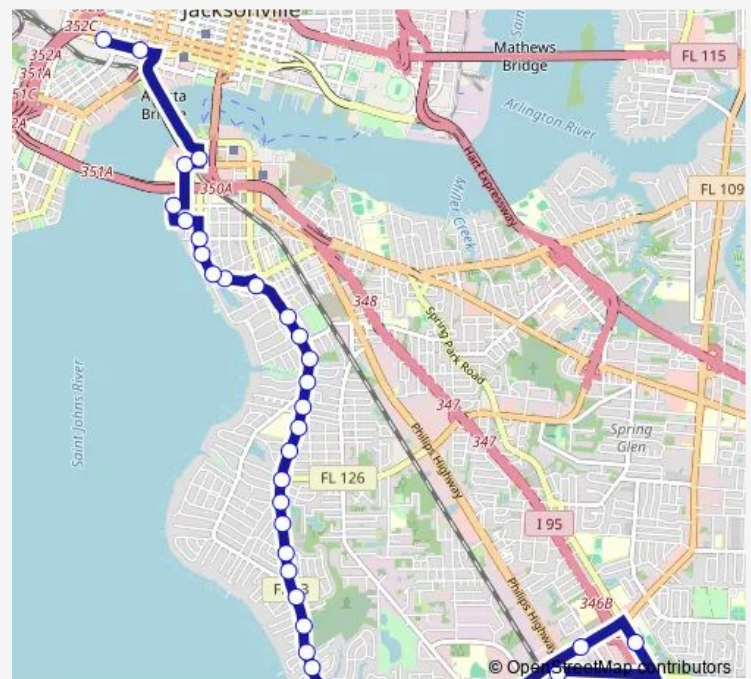

4021 San Jose Blvd

3933 San Jose Blvd

Hendricks Ave + Emerson St

Hendricks Ave + Parkwood St

Route schedule

University Hub — Jrct Bay U

Monday 04:10-22:30

Tuesday 04:10-22:30

Wednesday 04:10-22:30

Thursday 04:10-22:30

Friday 04:10-22:30

Saturday 05:10-19:19

Sunday 05:40-19:40

Route info

Direction: University Hub

Stops: 38

Trip Duration: 0 hour 36 min

25 — San Jose/University Hub

3407 Hendricks Ave

Hendricks Ave + Felch Ave

Hendricks Ave + Dunsford Rd

Hendricks Ave + Lorimer Rd

Hendricks Ave + Pineridge Rd

Hendricks Ave + Marco Pl

San Marco Blvd + Prudential Dr

Bay St. & Jefferson St. fs wb

Jrtc Bay U

Direction

Jrtc Bay U — University Hub

37 stops

[Open route schedule](#)

Jrtc Bay U