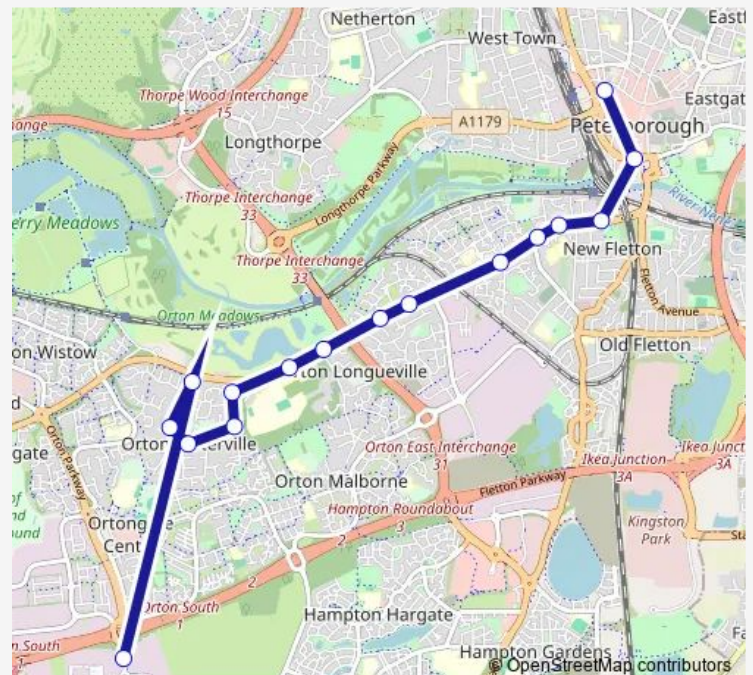

Bakers Lane

Earl Spencer Court

Guild House

The Cherry Tree

Rivergate - Northbound

Queensgate Bus Stn

Route schedule

Waterworth Road — Queensgate Bus Stn

Monday 05:39-22:15

Tuesday 05:39-22:15

Wednesday 05:39-22:15

Thursday 05:39-22:15

Friday 05:39-22:15

Saturday 05:39-22:15

Sunday 05:39-22:15

Route info

Direction: Waterworth Road

Stops: 16

Trip Duration: 0 hour 23 min

25 — Peterborough - Alwalton Hill Business Park

Direction

Queensgate Bus Stn — Waterworth Road

17 stops

[Open route schedule](#)

Queensgate Bus Stn
Rivergate - Southbound
Town Bridge Corner
The Cherry Tree
Guild House
Earl Spencer Court
Bakers Lane
Toll House Road
Gordon Arms
Orton Mere
Nene Park Academy
Post Office
Aboyne Avenue
Church Drive
Windmill
Cherry Orton Road
Waterworth Road