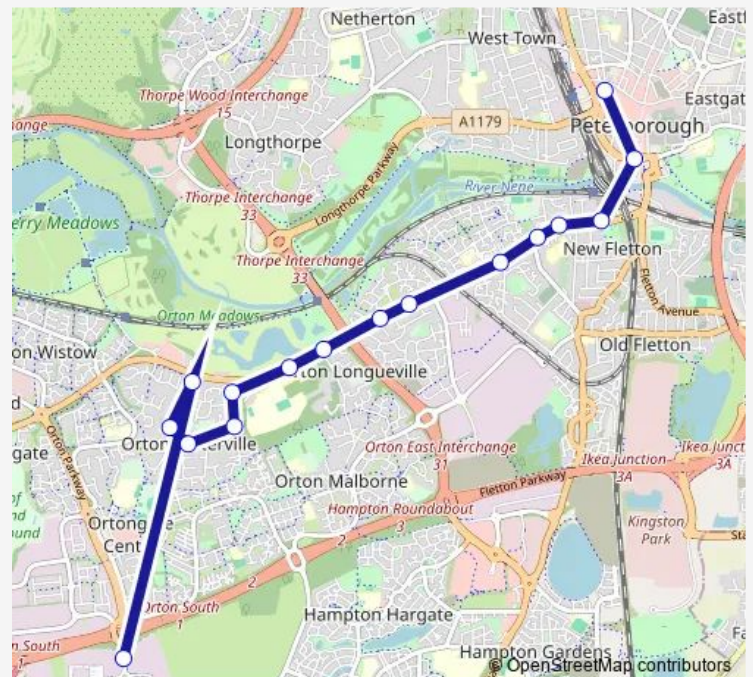

Bakers Lane

Earl Spencer Court

Guild House

The Cherry Tree

Rivergate - Northbound

Queensgate Bus Stn

Route schedule

Waterworth Road — Queensgate Bus Stn

Monday 05:39-22:15

Tuesday 05:39-22:15

Wednesday 05:39-22:15

Thursday 05:39-22:15

Friday 05:39-22:15

Saturday 05:39-22:15

Sunday 05:39-22:15

Route info

Direction: Waterworth Road

Stops: 16

Trip Duration: 0 hour 23 min

■ 25 — Peterborough - Alwalton Hill Business Park

Direction

Queensgate Bus Stn — Waterworth Road

17 stops

[Open route schedule](#)

Queensgate Bus Stn

Rivergate - Southbound

Town Bridge Corner

The Cherry Tree

Guild House

Earl Spencer Court

Bakers Lane

Toll House Road