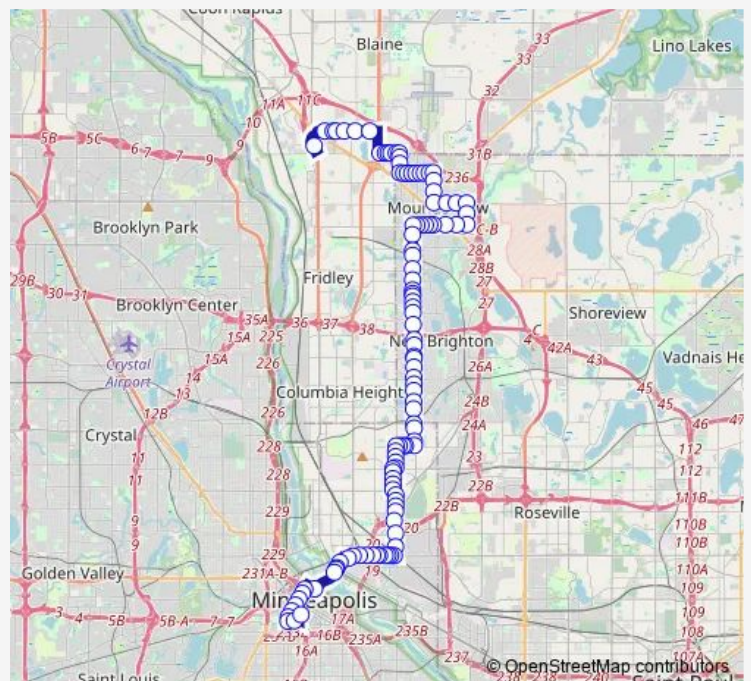

Ardan Ave & Fairchild Ave

Ardan Ave & Red Oak Dr

Ardan Ave & Sunnyside Rd

Route schedule

Northtown Transit Ctr Gate B — Leamington Ramp & Lower - Gate #7

Monday 05:40-17:30

Tuesday 05:40-17:30

Wednesday 05:40-17:30

Thursday 05:40-17:30

Friday 05:40-17:30

Saturday —

Sunday —

Route info

Direction: Northtown Transit Ctr Gate B

Stops: 111

Trip Duration: 1 hour 18 min

Ardan Ave & Eastwood Dr

Ardan Ave & Greenwood Dr

Ardan Ave & Long Lake Rd

Long Lake Rd & Sherwood Rd

Long Lake Rd & Hillview Rd

Long Lake Rd & County Rd I

County Rd I & Edgewood Dr / Greenfld Av

County Rd I & Jackson Dr