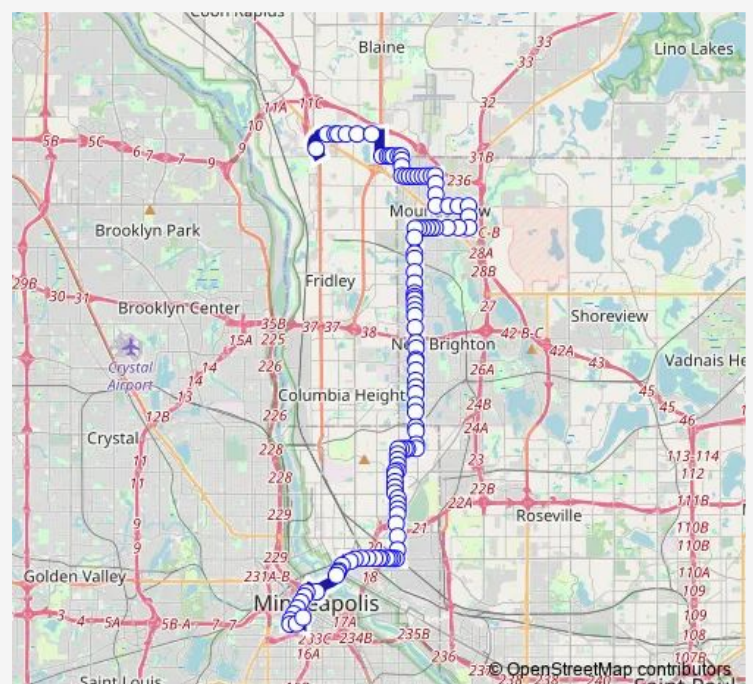

Ardan Ave & Fairchild Ave

Ardan Ave & Red Oak Dr

Ardan Ave & Sunnyside Rd

Route schedule

Northtown Transit Ctr Gate B — Leamington Ramp & Lower - Gate #7

Monday 05:41-17:30

Tuesday 05:41-17:30

Wednesday 05:41-17:30

Thursday 05:41-17:30

Friday 05:41-17:30

Saturday —

Sunday —

Route info

Direction: Northtown Transit Ctr Gate B

Stops: 111

Trip Duration: 1 hour 15 min

Ardan Ave & Eastwood Dr

Ardan Ave & Greenwood Dr

Ardan Ave & Long Lake Rd

Long Lake Rd & Sherwood Rd

Long Lake Rd & Hillview Rd

Long Lake Rd & County Rd I

County Rd I & Edgewood Dr / Greenfld Av

County Rd I & Jackson Dr