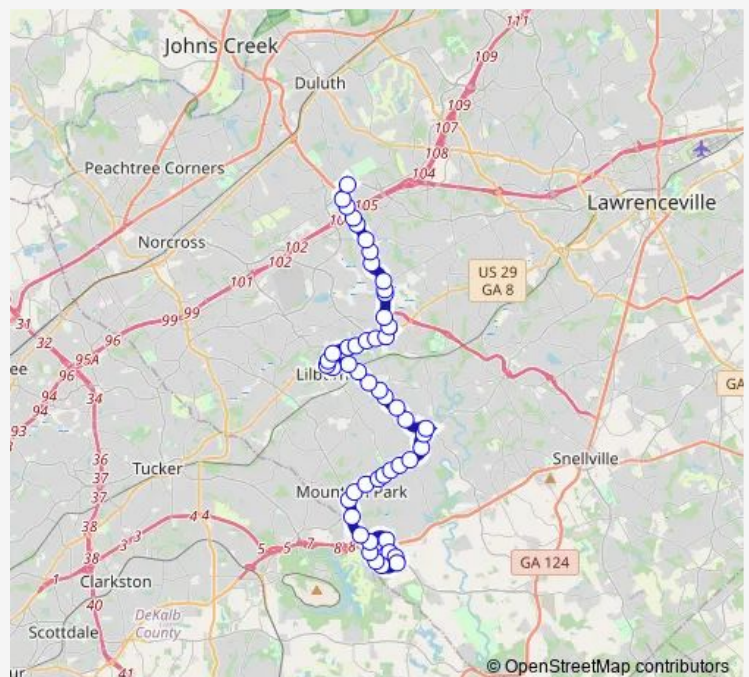

Five Forks Trickum Road at Westchester D

Five Forks Trickum Road at JB Williams P

Five Forks Trickum Road at Hickory Lane

Five Forks Trickum Road at Parkview Way

Five Forks Trickum Road at Lucerne Road

Five Forks Trickum Road at Oleander Driv

Five Forks Trickum Road at Hasty Court

Route schedule

Rockbridge Road @ Stonebridge Crossing S — Gwinnett Transit Center

Monday 06:20-19:40

Tuesday 06:20-19:40

Wednesday 06:20-19:40

Thursday 06:20-19:40

Friday 06:20-19:40

Saturday 06:20-20:20

Sunday —

Route info

Direction: Rockbridge Road @ Stonebridge Crossing S

Stops: 51

Trip Duration: 1 hour 13 min

25 — GTC - Stone Mountain

Killian Hill Road at Five Forks Trickum

Killian Hill Road at Deer Ridge Court

Killian Hill Road at Linda Lane

Killian Hill Road at Bryant Drive

Killian Hill Road at Arcado Road

Killian Hill Road at Nantucket Road

Killian Hill Road at Lilburn Industrial