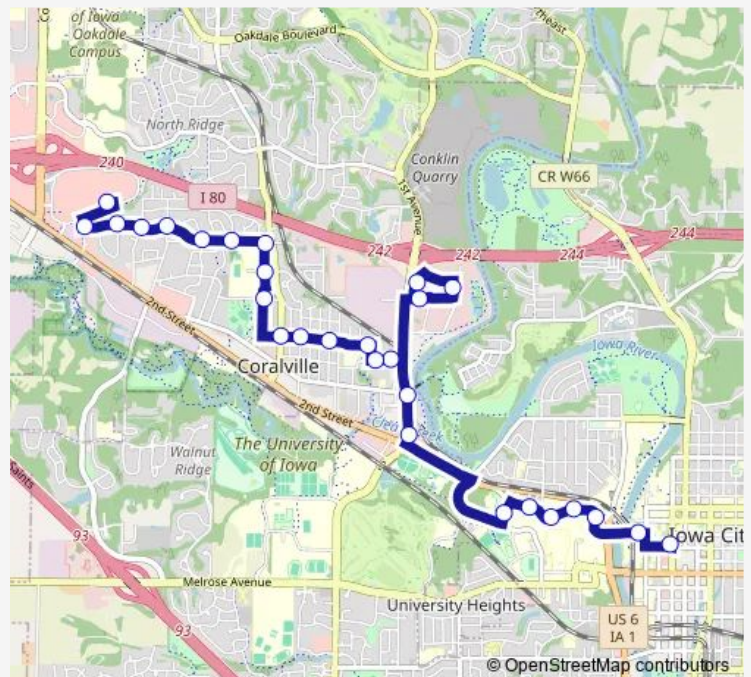

### Route schedule

undefined — undefined

Monday	—
Tuesday	—
Wednesday	—
Thursday	—
Friday	—
Saturday	07:13-19:30
Sunday	—

### Route info

Direction:

Stops: 0

Trip Duration: — min

25 — Saturday

## Direction

Coral Ridge Mall — Downtown Interchange

25 stops

[Open route schedule](#)

Coral Ridge Mall

10th St & South Boston Way

10th St & 23rd Ave

10th St & 22nd Ave

## Route info

Direction: Coral Ridge Mall

Stops: 25

Trip Duration: 0 hour 24 min

25 Bus time schedules and route maps are available in an offline PDF at [busmaps.com](https://busmaps.com). Use the [busmaps.com](https://busmaps.com) website to see live bus times, train schedule or subway schedule, and step-by-step directions for all public transit in Iowa City