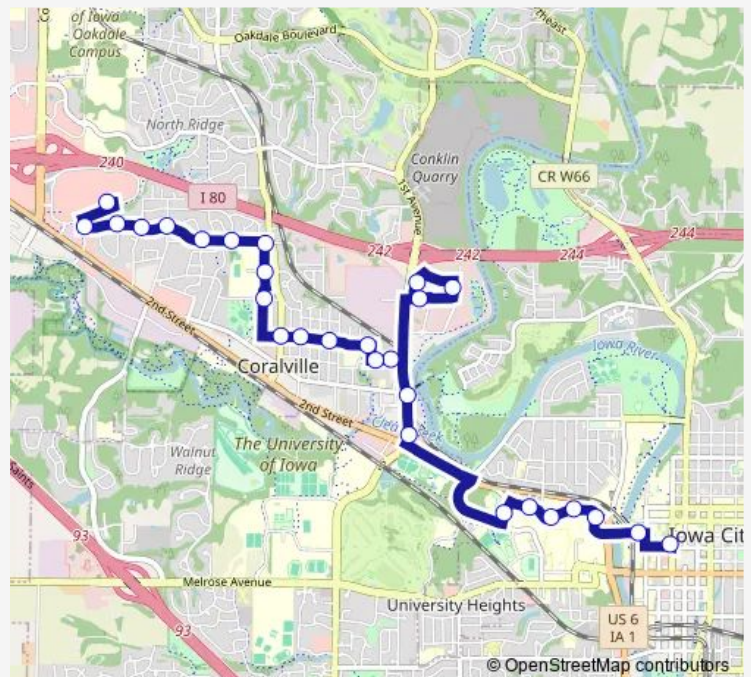

### Direction

undefined — undefined

0 stops

[Open route schedule](#)

### Route schedule

undefined — undefined

Monday —

Tuesday —

Wednesday —

Thursday —

Friday —

Saturday 07:13-19:30

### Route info

Direction:

Stops: 0

Trip Duration: — min

## Route info

Direction: Coral Ridge Mall

Stops: 25

Trip Duration: 0 hour 24 min

25 Bus time schedules and route maps are available in an offline PDF at [busmaps.com](https://busmaps.com). Use the [busmaps.com](https://busmaps.com) website to see live bus times, train schedule or subway schedule, and step-by-step directions for all public transit in Iowa City