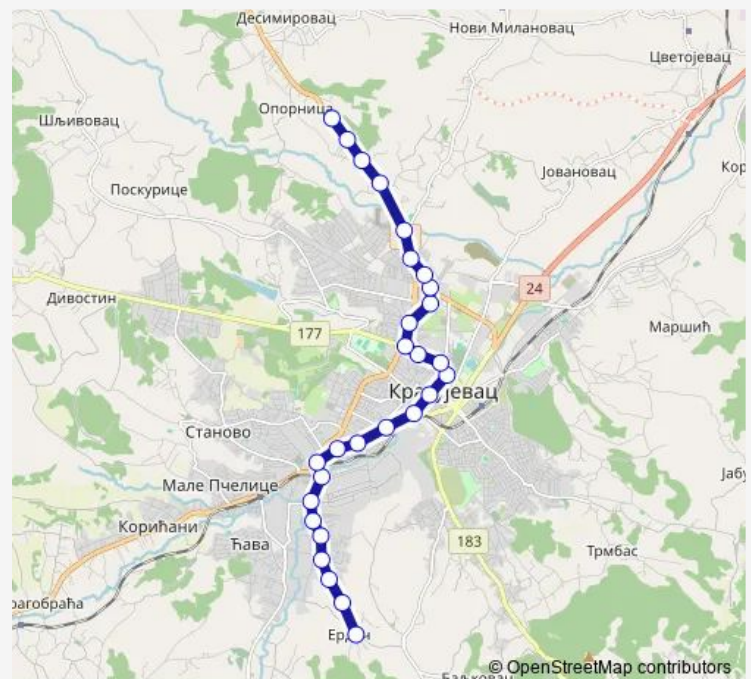

### Route schedule

Erdeč Staro Selo — Ruski Spomenik Okretnica

Monday 05:20-19:00

Tuesday 05:20-19:00

Wednesday 05:20-19:00

Thursday 05:20-19:00

Friday 05:20-19:00

Saturday 05:20-20:00

### Route info

Direction: Erdeč Staro Selo

Stops: 28

Trip Duration: 0 hour 39 min

25 — Erdeč-Šumski Raj

BusMaps

Jabučar

Milicijska Stanovi

## Route schedule

Ruski Spomenik Okretnica — Erdeč Staro Selo

Monday 06:05-20:05

Tuesday 06:05-20:05

Wednesday 06:05-20:05

Thursday 06:05-20:05

Friday 06:05-20:05

Saturday 06:10-20:50