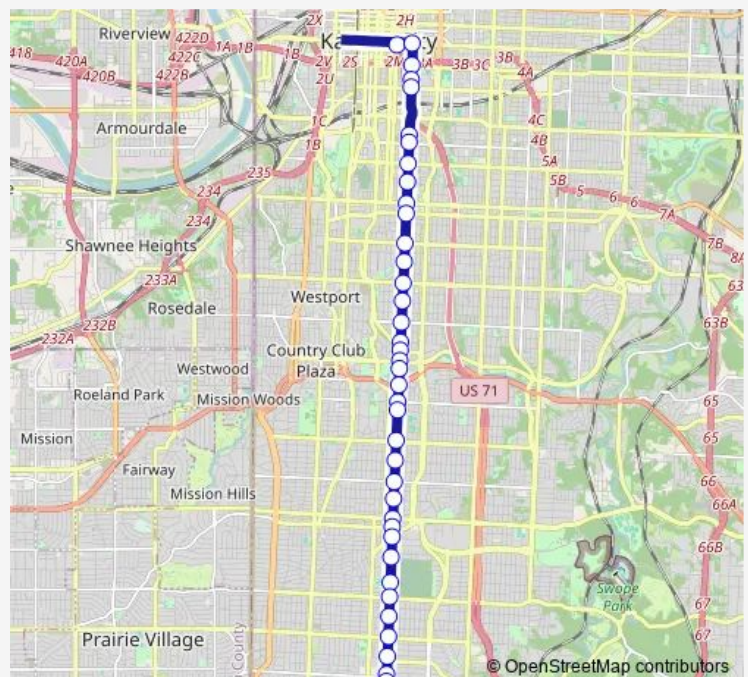

ON Troost AT Brush Creek Southbound

ON Troost AT Cleaver II Southbound

ON Troost AT 48th / Umkc Southbound

ON Troost AT Volker Southbound

Route schedule

East Village - BAY F — ON Forest AT President AVE Southbound

Monday 05:00-18:00

Tuesday 05:00-18:00

Wednesday 05:00-18:00

Thursday 05:00-18:00

Friday 05:00-18:00

Saturday 05:30-18:30

Sunday 05:00-18:00

Route info

Direction: East Village - BAY F

Stops: 39

Trip Duration: 0 hour 37 min

25 — Troost

ON Troost AT 51st Sb

ON Troost AT 52nd/Rockhurst Southbound

ON Troost AT 55th Southbound

ON Troost AT 57th Southbound

ON Troost AT 59th Sb

ON Troost AT 61st Southbound

ON Troost AT 63rd Sb

ON Troost AT Meyer Southbound

ON Troost AT 65th Southbound

ON Troost AT 67th Sb

ON Troost AT 6900 Southbound

ON Troost AT Gregory Southbound