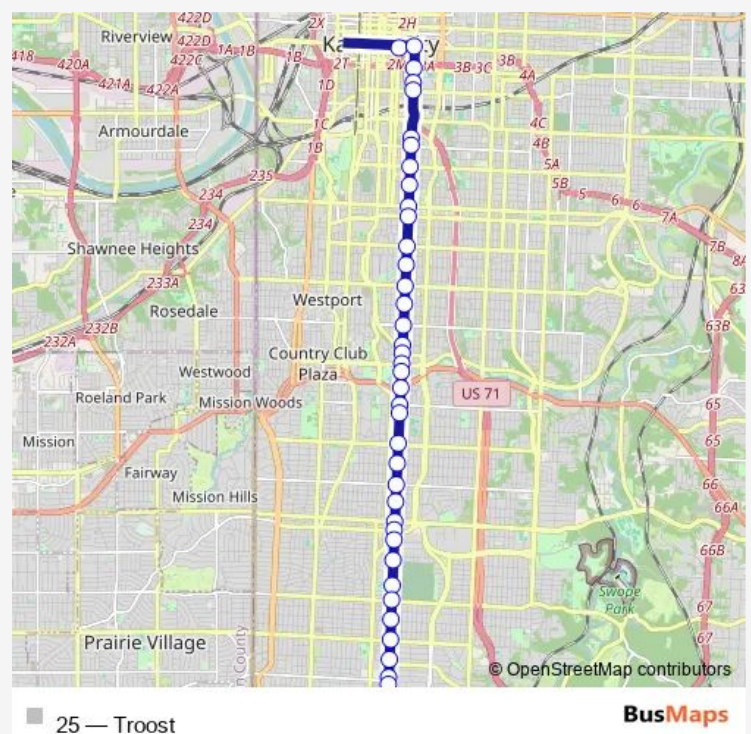

ON Troost AT Brush Creek Southbound

ON Troost AT Cleaver II Southbound

ON Troost AT 48th / Umkc Southbound

ON Troost AT Volker Southbound

Route schedule

East Village - BAY F — ON Forest AT President AVE Southbound

Monday 05:00-18:00

Tuesday 05:00-18:00

Wednesday 05:00-18:00

Thursday 05:00-18:00

Friday 05:00-18:00

Saturday 05:30-18:30

Sunday 05:00-18:00

Route info

Direction: East Village - BAY F

Stops: 39

Trip Duration: 0 hour 37 min

ON Troost AT 51st Sb

ON Troost AT 52nd/Rockhurst Southbound

ON Troost AT 55th Southbound

ON Troost AT 57th Southbound

ON Troost AT 59th Sb

ON Troost AT 61st Southbound

ON Troost AT 63rd Sb

ON Troost AT Meyer Southbound

ON Troost AT 65th Southbound

ON Troost AT 67th Sb

ON Troost AT 6900 Southbound

ON Troost AT Gregory Southbound

ON Troost AT 73rd Southbound