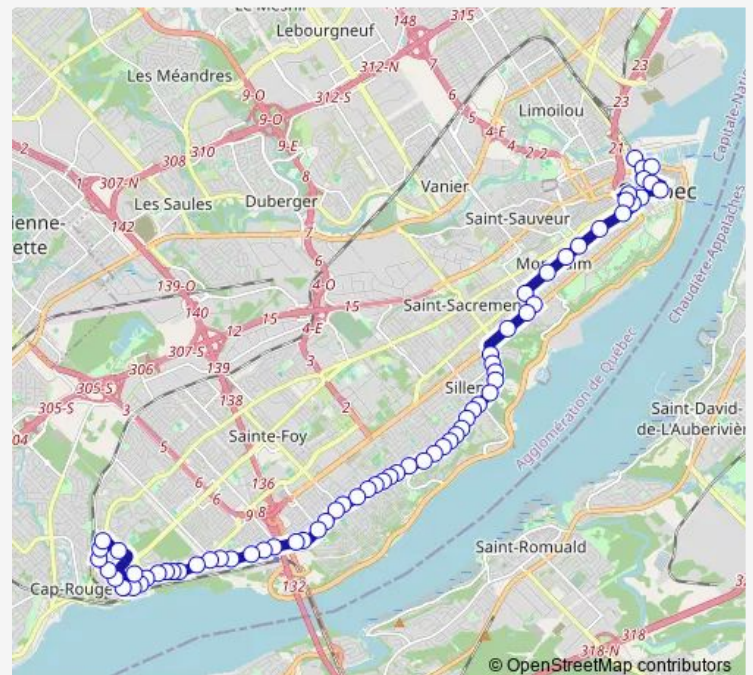

E.-Hamel

Route schedule

T. de Marly — T. Gare Palais

Monday	06:32-07:50
Tuesday	06:32-07:50
Wednesday	06:32-07:50
Thursday	06:32-07:50
Friday	06:32-07:50
Saturday	—
Sunday	—

Route info

Direction: T. de Marly

Stops: 65

Trip Duration: 0 hour 51 min

Beaupré

des Hôtels

de Valmont/1927

W.-Stuart

de Rouville

S.-D'Argenteuil