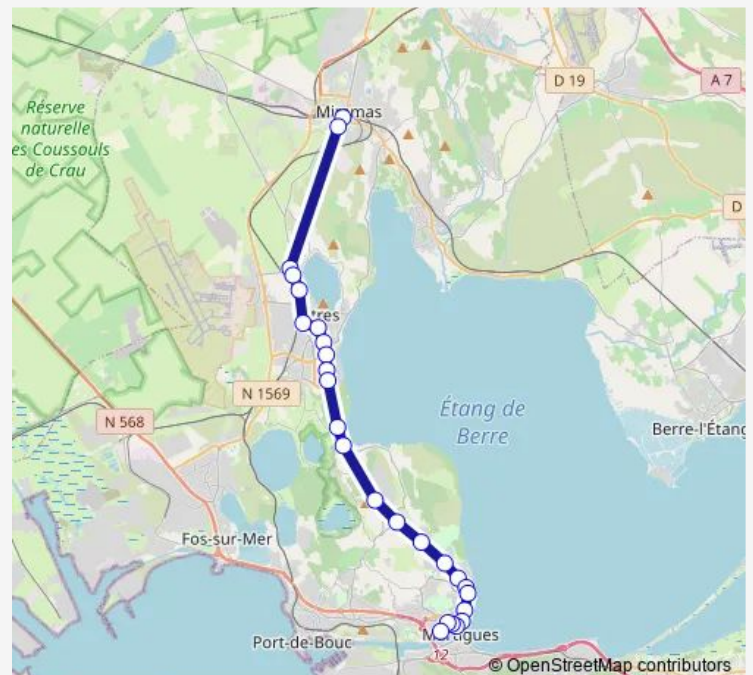

## Route schedule

Pôle d'Echange — Gare Sncf

Monday 05:40-18:55

Tuesday 05:40-18:55

Wednesday 05:40-18:55

Thursday 05:40-18:55

Friday 05:40-18:55

Saturday 06:00-18:03

## Route info

Direction: Pôle d'Echange

Stops: 25

Trip Duration: 0 hour 59 min

25 — Miramas - Istres - Martigues

BusMaps

Les Bellons

Saint Exupéry