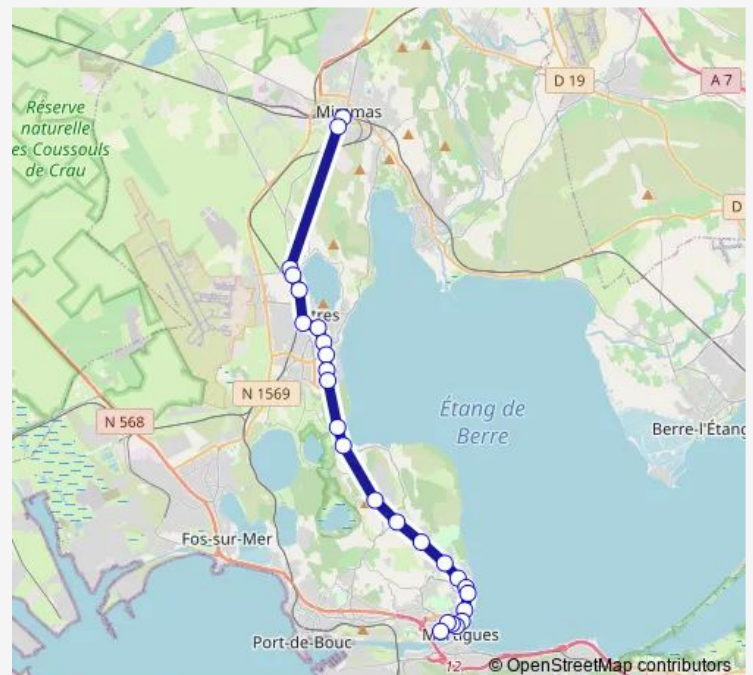

## Route schedule

Pôle d'Echange — Gare Sncf

Monday 05:40-18:55

Tuesday 05:40-18:55

Wednesday 05:40-18:55

Thursday 05:40-18:55

Friday 05:40-18:55

Saturday 05:40-18:55

## Route info

Direction: Pôle d'Echange

Stops: 25

Trip Duration: 0 hour 55 min

25 — Miramas - Istres - Martigues

**BusMaps**

Les Bellons

Saint Exupéry