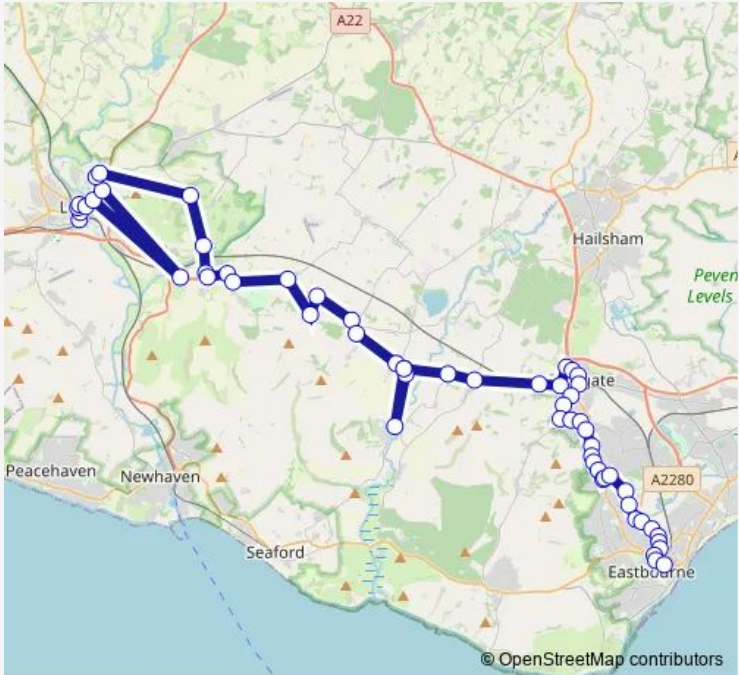

Bus 25 Lewes - Alfriston - Polegate - Eastbourne [the Bloomsbury Route]

[Go to website](#)

Direction
 Railway Station — Cornfield Road
 58 stops
[Open route schedule](#)

- Railway Station
- Southover Road
- Fisher Street
- West Street
- School Hill Bottom
- Tesco Filling Station
- Roundabout
- The Spinneys
- Church Lane
- Prince Charles Road
- Opera House
- Post Office
- Lacys Hill
- Preston Court Farm
- Firle Bostal
- Firle Park Gates
- Firle Road
- Charleston Farmhouse
- Charleston
- The Barley Mow
- Alciston Road

Route schedule
 Railway Station — Cornfield Road

Monday	—
Tuesday	—
Wednesday	—
Thursday	—
Friday	—
Saturday	08:20-16:32
Sunday	—

Route info
 Direction: Railway Station
 Stops: 58
 Trip Duration: 1 hour 8 min

25 — Lewes - Alfriston - Polegate - Eastbourne [the Bloomsbury Route] **BusMaps**

Crossroads

Drusillas Corner

Drusillas Zoo Park

Coach Park

Drusillas Corner

Milton Gate

Thornwell Road

09:00-18:00

Sunday

—

Route info

Direction: Gildredge Road

Stops: 59

Trip Duration: 1 hour 24 min

High Street