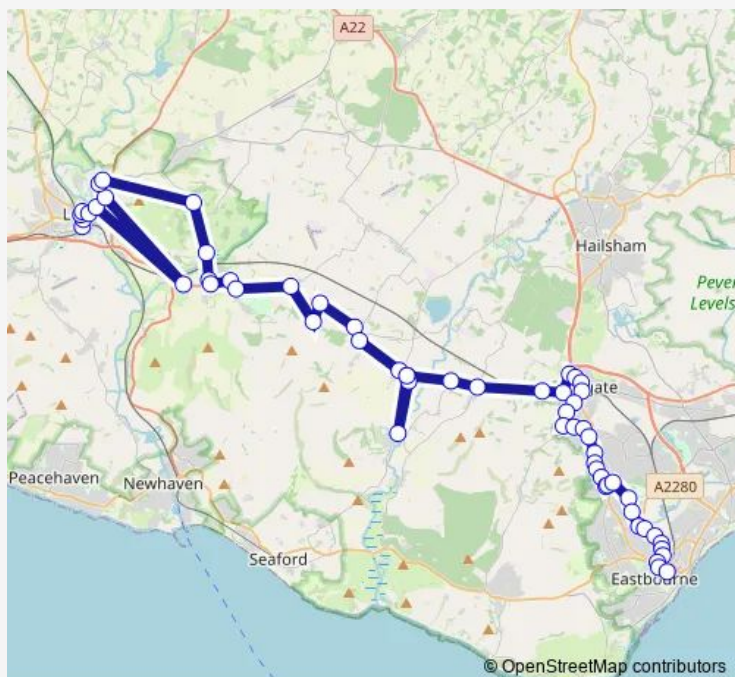

Charleston

The Barley Mow

Alciston Road

Route schedule

Railway Station — Cornfield Road

Monday —

Tuesday —

Wednesday —

Thursday —

Friday —

Saturday 08:20-16:32

Sunday —

Route info

Direction: Railway Station

Stops: 58

Trip Duration: 1 hour 8 min

25 — Lewes - Alfriston - Polegate - Eastbourne [the Bloomsbury Route]

Crossroads

Drusillas Corner

Drusillas Zoo Park

Coach Park

Drusillas Corner

Milton Gate

Thornwell Road

09:00-18:00

Sunday

—

Route info

Direction: Gildredge Road

Stops: 59

Trip Duration: 1 hour 24 min

High Street