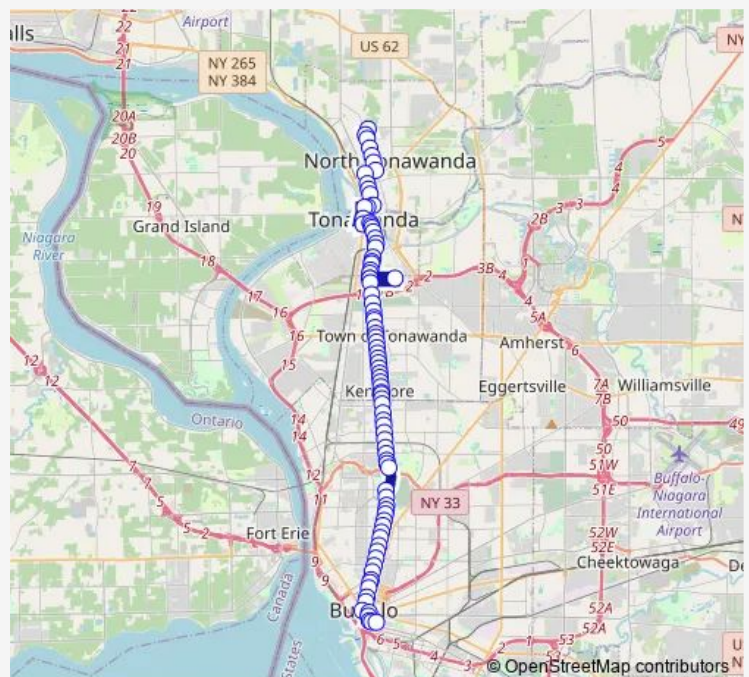

## Bus 25 25 - Delaware

[Go to website](#)

### Direction

South Division Street Ellicott Loop — Niagara Street Main Street East Nea

72 stops

[Open route schedule](#)

- South Division Street Ellicott Loop
- North Division Ellicott Street West
- Church Street Franklin Street West
- Niagara Street Niagara Square North
- Niagara Square West Genesee Street
- Delaware Avenue West Huron Street N
- Delaware Avenue West Chippewa Stree
- Delaware Avenue West Tupper Street
- Delaware Avenue Edward Street North
- Delaware Avenue Virginia Street Nor
- Delaware Avenue Allen Street North
- Delaware Avenue North Street North
- Delaware Avenue Summer Street North
- Delaware Avenue Barker Street North
- Delaware Avenue Bryant Street North
- Delaware Avenue West Utica Street N
- Delaware Avenue Lexington Avenue No
- Delaware Avenue West Ferry Street N
- Delaware Avenue Cleveland Avenue No
- Delaware Avenue Lancaster Avenue No
- Delaware Avenue West Delavan Avenue

### Route schedule

South Division Street Ellicott Loop — Niagara Street Main Street East Nea

Monday	06:36
Tuesday	06:36
Wednesday	06:36
Thursday	06:36
Friday	06:36
Saturday	—
Sunday	—

### Route info

Direction: South Division Street Ellicott Loop

Stops: 72

Trip Duration: 0 hour 53 min

25 — 25 - Delaware

Delaware Avenue Inwood Place North

Delaware Avenue Forest Avenue North

Delaware Avenue Nottingham Terrace