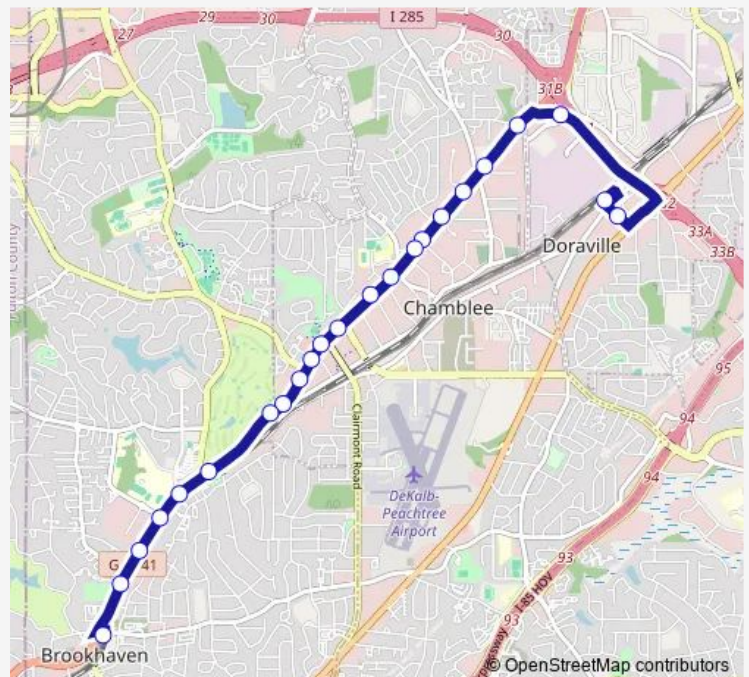

Route schedule

Brookhaven/Oglethorpe Station — Doraville Station

Monday 06:15-22:00

Tuesday 06:15-22:00

Wednesday 06:15-22:00

Thursday 06:15-22:00

Friday 06:15-22:00

Saturday 06:15-22:00

Sunday 06:15-22:00

Route info

Direction: Brookhaven/Oglethorpe Station

Stops: 25

Trip Duration: 0 hour 20 min

25 — Peachtree Boulevard

MOTORS IND WAY @ 5000

Buford HWY NE @ Jesse Norman Way

CENTRAL AVE @ BUFORD HWY

Doraville Station

Direction

Doraville Station — Brookhaven/Oglethorpe Station

23 stops

[Open route schedule](#)

Doraville Station

Park AVE @ Buford HWY Ne

Route schedule

Doraville Station — Brookhaven/Oglethorpe Station

Monday 05:37-22:10

Tuesday 05:37-22:10

Wednesday 05:37-22:10

Thursday 05:37-22:10

Friday 05:37-22:10

Saturday 05:40-22:10