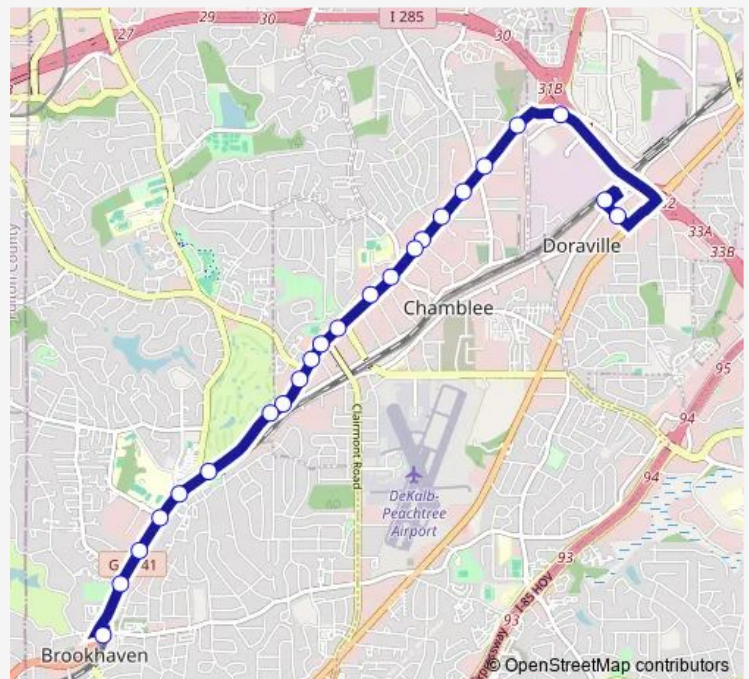

Bus 25 Peachtree Boulevard

[Go to website](#)

Direction

Brookhaven/Oglethorpe Station — Doraville Station

25 stops

[Open route schedule](#)

- Brookhaven/Oglethorpe Station
- Peachtree RD NE @ Osborne RD Ne
- Peachtree RD NE @ Town Blvd
- Peachtree RD NE @ Hermance DR Ne
- Peachtree RD @ Lanier Dr
- Peachtree RD @ Ashford Dunwoody Rd
- Peachtree RD NE @ Redding RD Ne
- Peachtree RD NE @ 4829
- Peachtree Blvd @ Peachtree Rd
- Peachtree IND Blvd @ Johnson Ferry
- Peachtree Industrial Blvd @ Mcgaw Dr
- Peachtree Industrial Blvd @ Chamblee Tucker Rd
- Peachtree IND Blvd @ Sexton Woods
- Peachtree IND Blvd @ Miller Dr
- Peachtree IND Blvd @ Pierce Dr
- Peachtree Industrial Blvd @ Chamblee Dunwoody Rd
- Peachtree Industrial Blvd @ IVY Ln
- Peachtree Industrial Blvd @ Longview Dr
- Peachtree Industrial Blvd @ Green Industrial Way
- Peachtree Industrial Blvd @ John Glenn Dr
- Peachtree Industrial Blvd @ Peachtree Rd

Route schedule

Brookhaven/Oglethorpe Station — Doraville Station

Monday	06:15-22:00
Tuesday	06:15-22:00
Wednesday	06:15-22:00
Thursday	06:15-22:00
Friday	06:15-22:00
Saturday	06:15-22:00
Sunday	06:15-22:00

Route info

Direction: Brookhaven/Oglethorpe Station

Stops: 25

Trip Duration: 0 hour 20 min

25 — Peachtree Boulevard

Motors IND WAY @ 5000

Buford HWY NE @ Jesse Norman Way

Central AVE @ Buford Hwy

Doraville Station

Direction

Doraville Station — Brookhaven/Oglethorpe Station

23 stops

[Open route schedule](#)

Doraville Station

Park AVE @ Buford HWY Ne

Motors Industrial WAY @ 5000