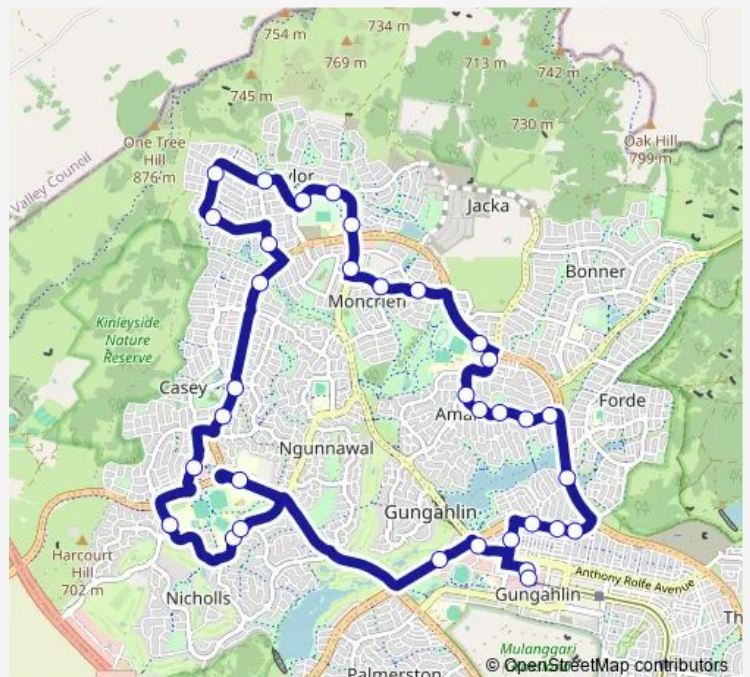

Bus 25 Taylor Loop via Amaroo & Moncrieff

[Go to website](#)

Direction

Gungahlin Place Plt 4 — Gungahlin Place Plt 3 Arrivals

34 stops

[Open route schedule](#)

- Gungahlin Place Plt 4
- Gozzard St before Swain St
- Gundaroo Dr before Nellie Hamilton Av
- Gundaroo Dr before Hollingsworth St
- Gundaroo Dr after Hollingsworth St
- Horse Park Dr after Gundaroo Dr
- Katherine Av before 1st Benaroon Cct
- Katherine Av before Clarendon St
- Katherine Av before Cooloola St
- Katherine Av before Timboram St
- Katherine Av before Shoalhaven Av
- Katherine Av opp Amaroo Shops
- Amaroo School Horse Park Dr
- Bernard Heinze Av before Tycho St
- Bernard Heinze Av before Crackajack Way
- Mirrabei Dr after Yamma Way
- Margaret Hendry School Sutherland Cr
- Sutherland Cr opp Chadwick St
- Sutherland Cr opp Bischoff St
- Robin Boyd Cr before Grenfell Av
- Robin Boyd Cr opp 137

Route schedule

Gungahlin Place Plt 4 — Gungahlin Place Plt 3 Arrivals

Monday	05:54-22:35
Tuesday	05:54-22:35
Wednesday	05:54-22:35
Thursday	05:54-22:35
Friday	05:54-22:35
Saturday	07:00-22:30
Sunday	07:27-19:27

Route info

Direction: Gungahlin Place Plt 4

Stops: 34

Trip Duration: 0 hour 51 min

25 — Taylor Loop via Amaroo & Moncrieff

Robin Boyd Cr after Cullis Hill Tce

Grenfell Av after Holdford St

Horse Park Dr before Burrumarra Av

Wednesday 15:20

Thursday 15:20

Friday 15:20

Saturday —

Sunday —

Route info

Direction: Gungahlin Place Plt 4

Stops: 32