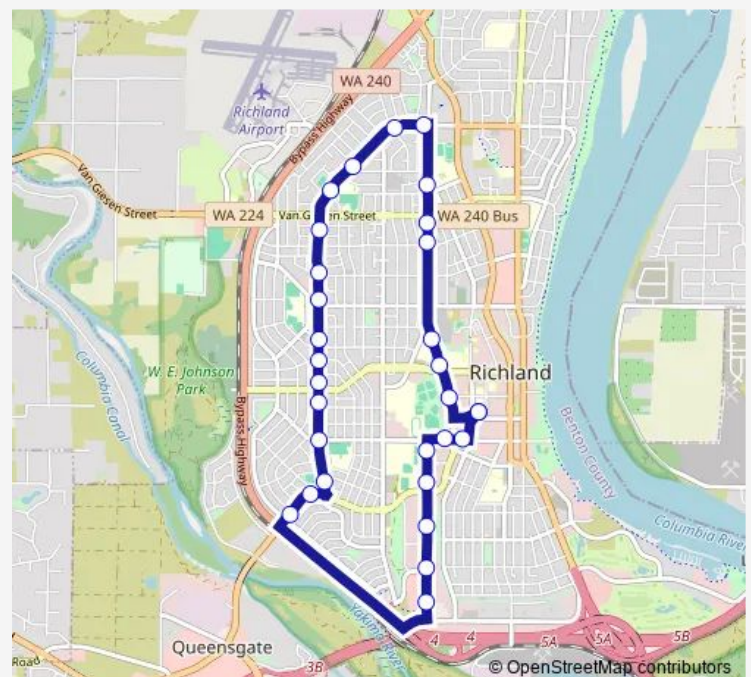

Wellsian Way at Elliot St

Wellsian Way at Wyman St

Wellsian Way at Lawless Dr

Wellsian Way at Aaron Dr

Duportail St at Birch Ave

Duportail St at Hartford St

Wright Ave at Fries St

Wright Ave at Lee Blvd

### Route schedule

Knight St Transit Center — Knight St Transit Center

Monday 05:45-19:45

Tuesday 05:45-19:45

Wednesday 05:45-19:45

Thursday 05:45-19:45

Friday 05:45-19:45

Saturday 06:45-18:45

### Route info

Direction: Knight St Transit Center

Stops: 30

Trip Duration: 0 hour 19 min

25 — Route 25

Mcmurray Ave at Marshall Ave

Mcmurray St at Stevens Dr

Stevens Dr at Woodbury St

Stevens Dr at Van Giesen St

Stevens Dr at Torbett St

Stevens Dr at Christ the King Church

Stevens Dr at Swift Blvd

Stevens Dr at Mansfield St

Knight St Transit Center

25 Bus time schedules and route maps are available in an offline PDF at [busmaps.com](https://busmaps.com). Use the [busmaps.com](https://busmaps.com) website to see live bus times, train schedule or subway schedule, and step-by-step directions for all public transit in Richland