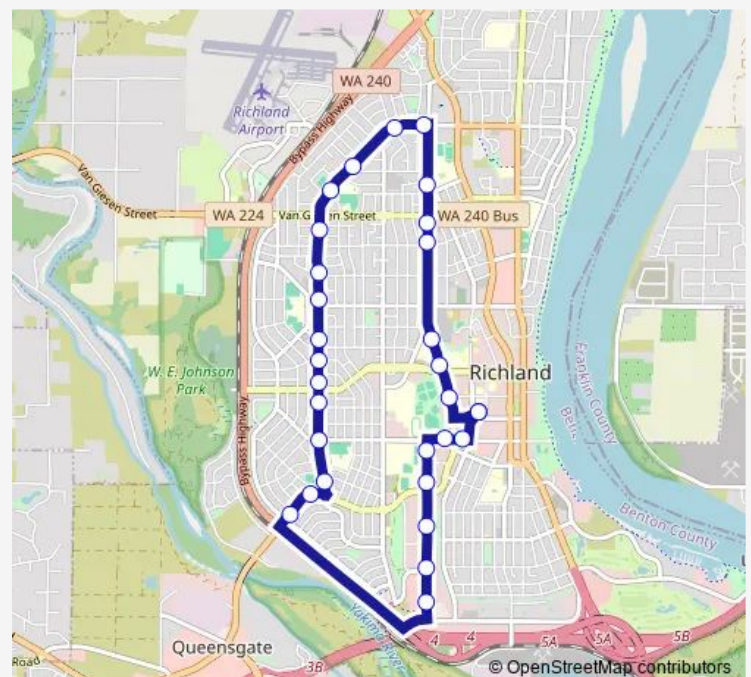

Lee Blvd at Wellsian Way

Wellsian Way at Lee Blvd

Wellsian Way at Elliot St

Wellsian Way at Wyman St

Wellsian Way at Lawless Dr

Wellsian Way at Aaron Dr

Duportail St at Birch Ave

Duportail St at Hartford St

Wright Ave at Turner St

Mcmurray Ave at Sanford Ave

Mcmurray Ave at Sunset St

Route schedule

Knight St Transit Center — Knight St Transit Center

Monday 05:45-19:45

Tuesday 05:45-19:45

Wednesday 05:45-19:45

Thursday 05:45-19:45

Friday 05:45-19:45

Saturday 06:45-18:45

Sunday —

Route info

Direction: Knight St Transit Center

Stops: 30

Trip Duration: 0 hour 19 min

25 — Route 25

Mcmurray Ave at Marshall Ave

Mcmurray St at Stevens Dr

Stevens Dr at Woodbury St

Stevens Dr at Van Giesen St

Stevens Dr at Torbett St

Stevens Dr at Christ the King Church

Stevens Dr at Swift Blvd