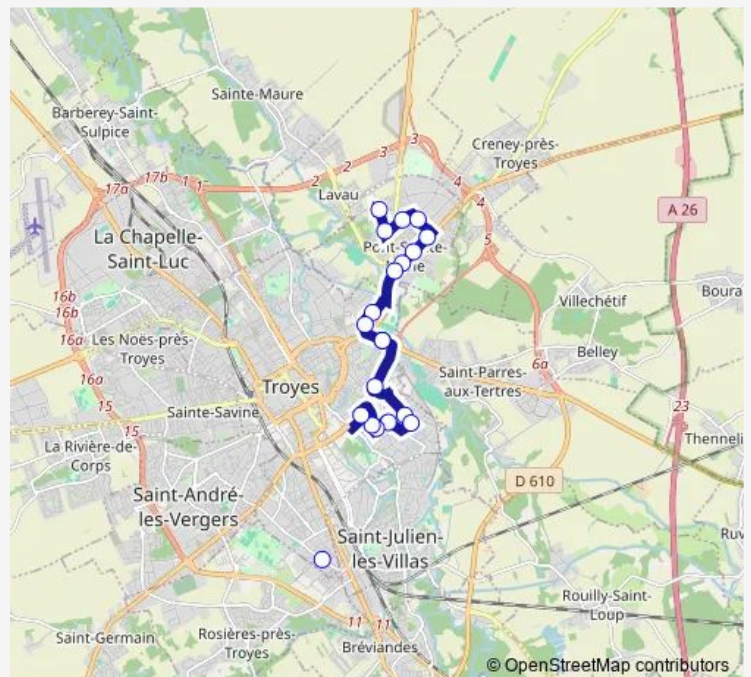

Point DU Jour

Gournay

Noels

Veon A L'Ane

Pres L'Eveque

Cumines

Niel

Senardes

Point DU Jour

Quebec

Route schedule

PT. STE Marie Eureka — Quebec

Monday 12:10-16:40

Tuesday 12:10-16:40

Wednesday 12:10

Thursday 12:10-16:40

Friday 12:10-16:40

Saturday —

Sunday —

Route info

Direction: PT. STE Marie Eureka

Stops: 20

Trip Duration: 0 hour 23 min

25 — Sénardes - Collège Euréka

Direction

Quebec — PT. STE Marie Eureka

19 stops

[Open route schedule](#)

Quebec

Senardes

Niel

Cumines