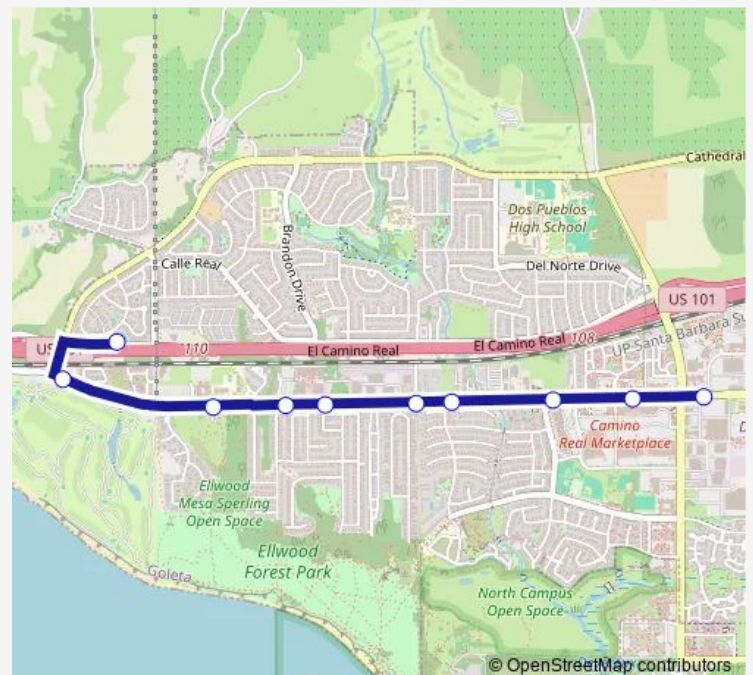

### Direction

Calle Real & Winchester — Hollister & Storke

10 stops

[Open route schedule](#)

Calle Real & Winchester

Hollister & Cathedral Oaks

Hollister & Viajero

Hollister & Santa Barbara Shores

### Route info

Direction: Calle Real & Winchester

Stops: 10

Trip Duration: 0 hour 15 min

**Direction**

Hollister &amp; Storke 928 — Winchester Canyon &amp; Bradford

10 stops

[Open route schedule](#)

## Route info

Direction: Hollister &amp; Storke 928

Stops: 10

Trip Duration: 0 hour 14 min

**Direction**

Calle Real &amp; Winchester — Storke &amp; Hollister

10 stops

[Open route schedule](#)

## Route info

Direction: Calle Real &amp; Winchester

Stops: 10

Trip Duration: 0 hour 12 min

25 Bus time schedules and route maps are available in an offline PDF at [busmaps.com](http://busmaps.com). Use the [busmaps.com](http://busmaps.com) website to see live bus times, train schedule or subway schedule, and step-by-step directions for all public transit in Santa Barbara