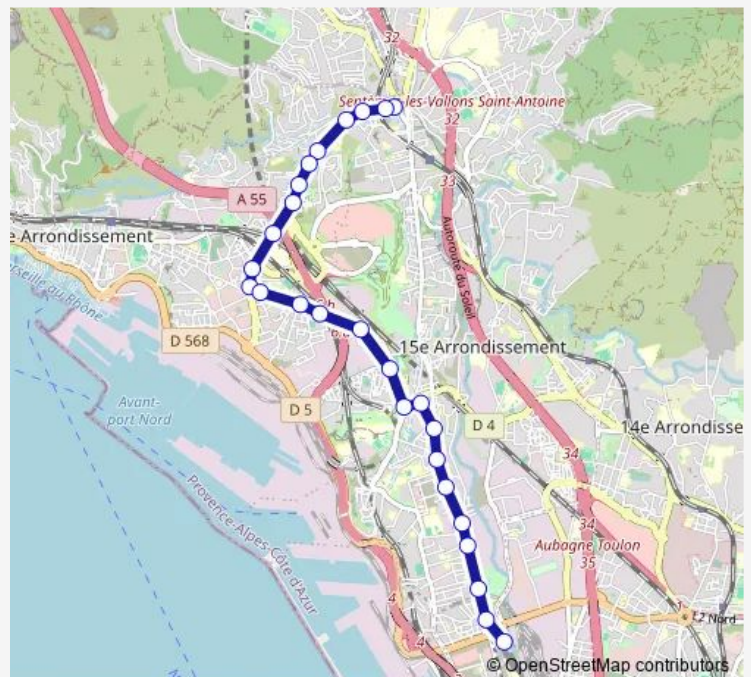

Thursday 04:25-21:30

Friday 04:25-21:30

Saturday 04:25-21:30

Sunday 04:25-21:30

Route info

Direction: St Antoine

Stops: 26

Trip Duration: 0 hour 20 min

■ 25 — Métro Gèze - St Antoine

BusMaps

Lyon Commanderie

Lyon Raffineries

Billoux Mairie 15-16

Lyon Oddo

Méto Gèze

Direction