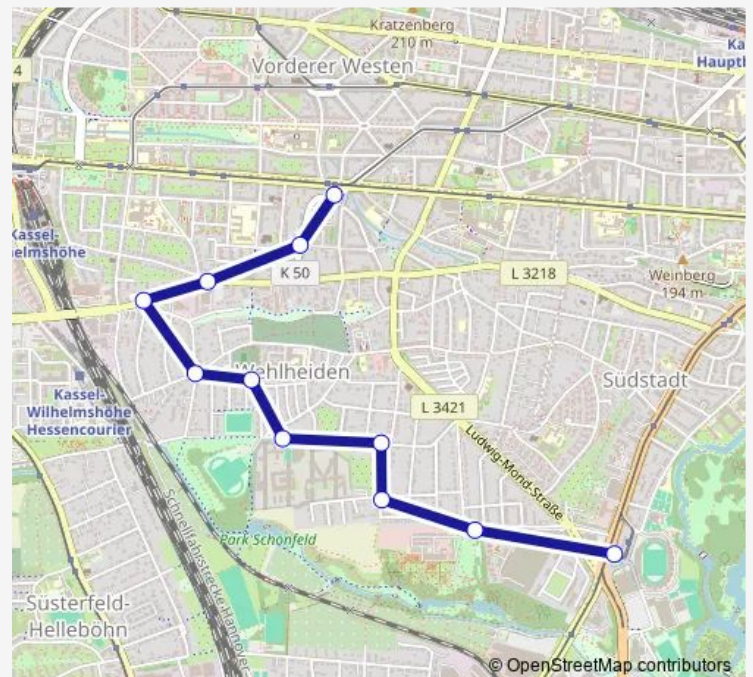

Direction

Auestadion P+R (AST-Haltestelle) — Kirchweg (Schleife)

11 stops

[Open route schedule](#)

- Auestadion P+R (AST-Haltestelle)
- Botanischer Garten Ri. Auestadion
- Theodor-Fliedner-Straße Ri. Botan. Garten
- Auerstraße Ri. Th.-Fliedner-Straße
- Graßweg Ri. Auerstraße
- Königsberger Straße Ri. Graßweg
- Kleiner Holzweg Ri. Königsberger Straße
- Virchowstraße Ri. Pettenkoferstraße
- Pettenkoferstraße Ri. Hentzestraße
- Hentzestraße Ri. Kirchweg
- Kirchweg (Schleife)

Route schedule

Auestadion P+R (AST-Haltestelle) — Kirchweg (Schleife)

Monday	—
Tuesday	—
Wednesday	—
Thursday	—
Friday	—
Saturday	—
Sunday	10:04-20:04

Route info

Direction: Auestadion P+R (AST-Haltestelle)

Stops: 11

Trip Duration: 0 hour 13 min

Direction

Kirchweg (Schleife) — Auestadion P+R (AST-Haltestelle)

11 stops

[Open route schedule](#)

Kirchweg (Schleife)

Hentzestraße Ri. Kirchweg

Sunday

10:11-20:11

Route info

Direction: Kirchweg (Schleife)

Stops: 11

Trip Duration: 0 hour 11 min

25 Bus time schedules and route maps are available in an offline PDF at busmaps.com. Use the busmaps.com website to see live bus times, train schedule or subway schedule, and step-by-step directions for all public transit in Kassel