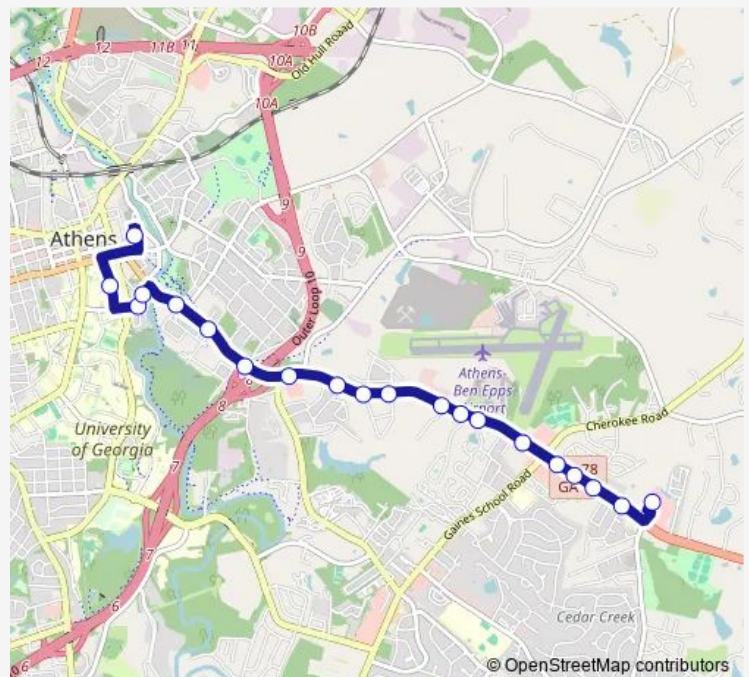

**Route schedule**

Walmart — Multimodal Transportation Center

Monday 19:35-20:35

Tuesday 19:35-20:35

Wednesday 19:35-20:35

Thursday 07:35-20:35

Friday 07:35-20:35

Saturday 07:35-20:35

Sunday 07:35-20:35

**Route info**

Direction: Walmart

Stops: 27

Trip Duration: 0 hour 28 min

25 — Lexington Road - Gaines School

College Station Across Rivers Crossng Ib

College Station Across Riverbend Rd Ib

## Route info

Direction: Multimodal Transportation Center

Stops: 20

Trip Duration: 0 hour 20 min

**Direction**

Walmart — Multimodal Transportation Center

12 stops

[Open route schedule](#)

## Route info

Direction: Walmart

Stops: 12

Trip Duration: 0 hour 23 min

25 Bus time schedules and route maps are available in an offline PDF at [busmaps.com](http://busmaps.com). Use the [busmaps.com](http://busmaps.com) website to see live bus times, train schedule or subway schedule, and step-by-step directions for all public transit in Athens