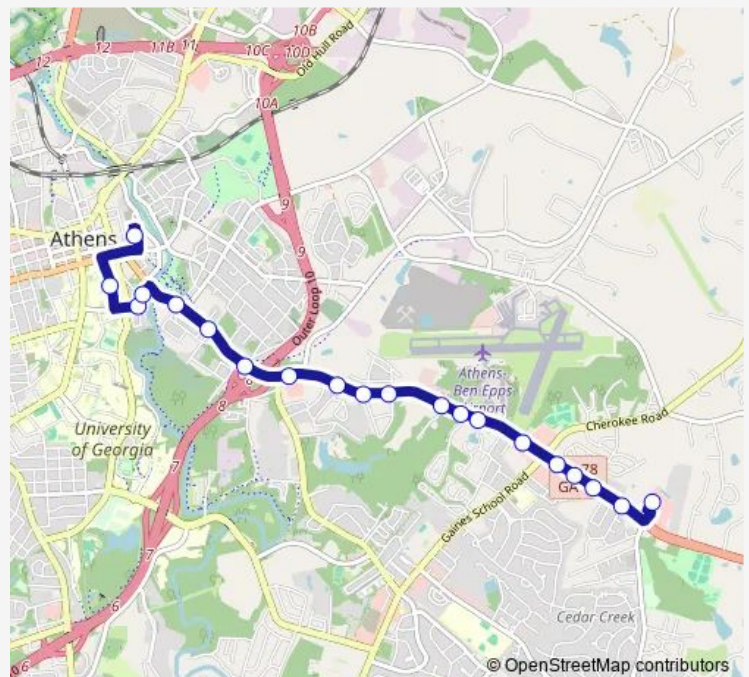

Route schedule

Walmart — Multimodal Transportation Center

Monday 19:35-20:35

Tuesday 19:35-20:35

Wednesday 19:35-20:35

Thursday 07:35-20:35

Friday 07:35-20:35

Saturday 07:35-20:35

Sunday 07:35-20:35

Route info

Direction: Walmart

Stops: 27

Trip Duration: 0 hour 28 min

25 — Lexington Road - Gaines School

College Station Across Rivers Crossng Ib

College Station Across Riverbend Rd Ib

Stops: 20

Trip Duration: 0 hour 20 min

Direction

Walmart — Multimodal Transportation Center

12 stops

[Open route schedule](#)

Walmart

Lexington Rd at Cooper Rd Ib

235 Oak St at Poplar St Ib

Multimodal Transportation Center

Route schedule

Walmart — Multimodal Transportation Center

Monday 06:45-18:45

Tuesday 06:45-18:45

Wednesday 06:45-18:45

Thursday 06:45-18:45