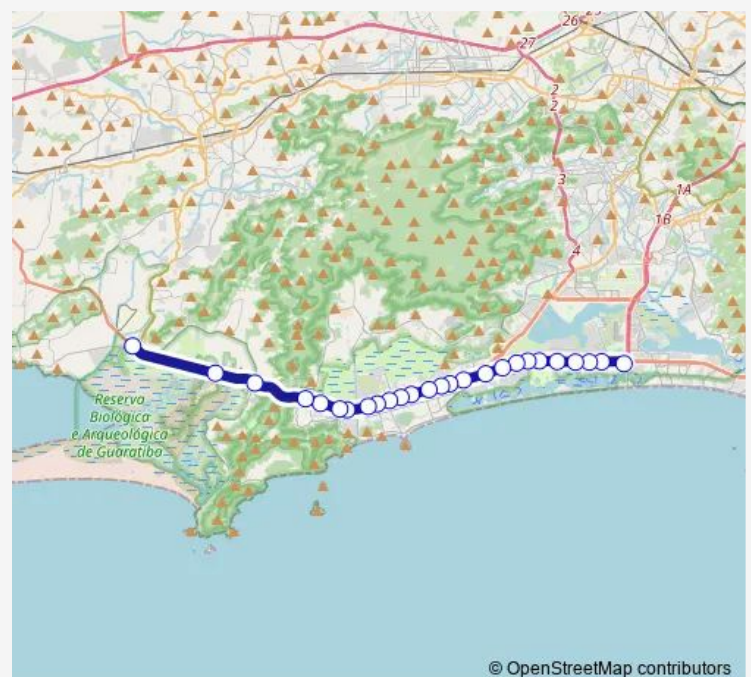

### Route schedule

Terminal Alvorada : Plataforma A16 — Mato Alto

Monday 00:00

Tuesday 00:00

Wednesday 00:00

Thursday 00:00

Friday 00:00

Saturday 00:00

### Route info

Direction: Terminal Alvorada : Plataforma A16

Stops: 26

Trip Duration: 0 hour 56 min

© OpenStreetMap contributors

25 — Terminal Mato Alto - Terminal Alvorada

Dom Bosco

Pontal