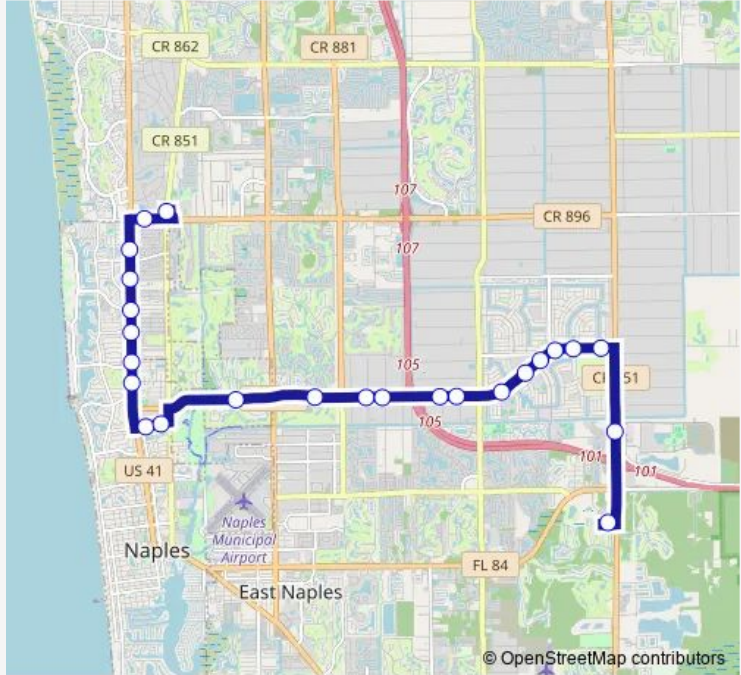

Bus 25 Golden Gate Pkway - Goodlette Rd

[Go to website](#)

Direction
 Panther Ln — Super Walmart
 24 stops
[Open route schedule](#)

- Panther Ln
- Carribbean Rd
- Neopolitan Way
- Park Shore
- Park Shore Dr
- Anchor Rode Dr
- Harbour Dr
- Mooring Line Dr
- 10th St N
- Fleischman Park
- Bear Paw Trl
- Naples Grande
- 68th St Sw
- 66th St Sw
- 60th St Sw
- 58th St Sw
- 53rd St Sw
- 50th St Sw
- Coronado
- Sunshine Blvd
- 44th St Sw

Route schedule
 Panther Ln — Super Walmart

Monday	05:00-16:11
Tuesday	05:00-16:11
Wednesday	05:00-16:11
Thursday	05:00-16:11
Friday	05:00-16:11
Saturday	05:00-16:11
Sunday	09:48-16:11

Route info
 Direction: Panther Ln
 Stops: 24
 Trip Duration: 0 hour 45 min

Granada Blvd

Route schedule

Super Walmart — Panther Ln

Monday 04:20-15:20

Tuesday 04:20-15:20

Wednesday 04:20-15:20

Thursday 04:20-15:20

Friday 04:20-15:20

Saturday 04:20-15:20

Sunday 09:00-15:20

Route info

Direction: Super Walmart

Stops: 27

Trip Duration: 0 hour 48 min

Pine Ridge Ct

Panther Ln