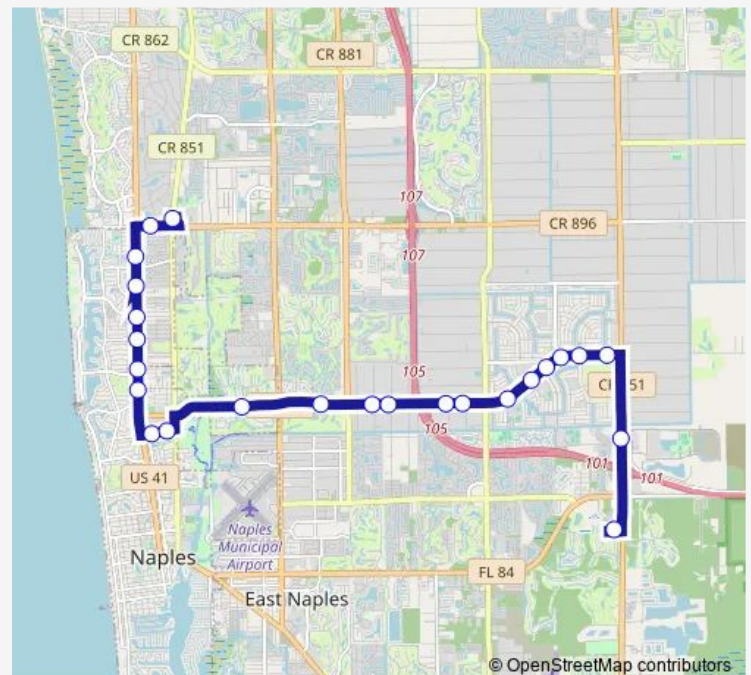

Neopolitan Way

Park Shore

Park Shore Dr

Anchor Rode Dr

Harbour Dr

Mooring Line Dr

10th St N

Fleischman Park

Thursday 05:05-16:01

Friday 05:05-16:01

Saturday 05:05-16:01

Sunday 09:40-16:01

Route info

Direction: Panther Ln

Stops: 24

Trip Duration: 0 hour 40 min

25 — Golden Gate Pkway - Goodlette Rd

42nd St Sw

Magnolia Pond

Super Walmart

Direction

Super Walmart — Panther Ln

27 stops

[Open route schedule](#)

Super Walmart

City Gate Blvd

951

43rd Ln Sw

Coral Palms

Coronado Pkwy

GG Community

Hunter Blvd