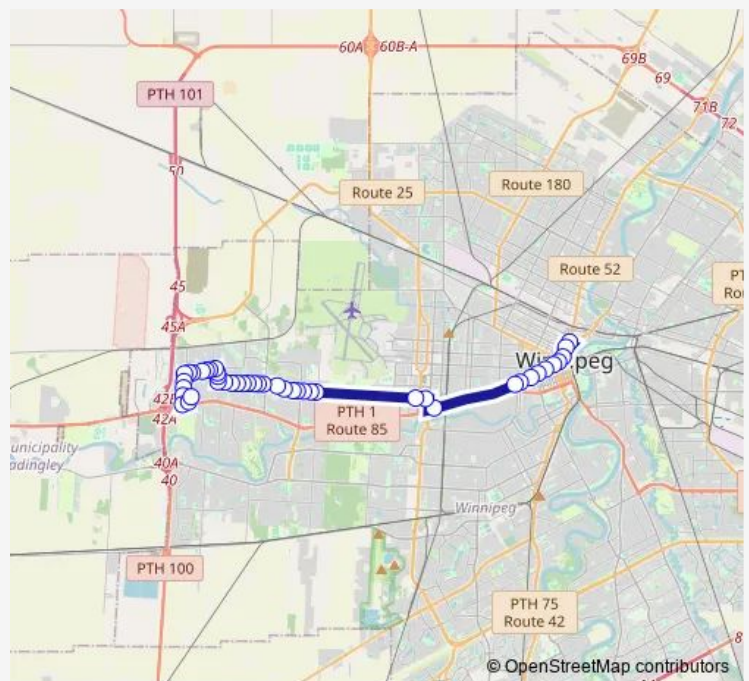

## Bus 25 Ness Super Express

[Go to website](#)

**Direction**  
 Eastbound Pacific at Martha — Eastbound Unicity at Unicity Terminal (11, 21, 25)  
 44 stops  
[Open route schedule](#)

- Eastbound Pacific at Martha
- Westbound Market at Main (Concert Hall)
- Southbound Main at Lombard
- Westbound Portage at Garry
- Westbound Portage at Donald (Canada Life Centre)
- Westbound Portage at Edmonton (Portage Place)
- Westbound Portage at Colony
- Westbound Portage at Spence (U of W)
- Westbound Portage at Sherbrook
- Westbound Portage at Maryland
- Westbound Portage at Tylehurst (Polo Park)
- Westbound Ness at Madison
- Westbound Ness at Queen
- Westbound Ness at Whytefold
- Westbound Ness at Rita
- Westbound Ness at Braintree
- Westbound Ness at Moray
- Westbound Ness at Wallasey
- Westbound Ness at Harcourt
- Westbound Ness at Prairie View
- Westbound Ness at Sturgeon

**Route schedule**

Eastbound Pacific at Martha — Eastbound Unicity at Unicity Terminal (11, 21, 25)

Monday	15:16-18:04
Tuesday	15:16-18:04
Wednesday	15:16-18:04
Thursday	15:16-18:04
Friday	15:16-18:04
Saturday	—
Sunday	—

**Route info**

Direction: Eastbound Pacific at Martha  
 Stops: 44  
 Trip Duration: 0 hour 50 min

25 — Ness Super Express

Westbound Ness at Pebblewood

Westbound Ness at Heritage

Westbound Ness at Valley View

Southbound Buchanan at Fairlane

Southbound Buchanan at Livinia

Southbound Buchanan at Portage

Northbound Unicity West Access at Unicity (Shoppers  
Drugs)

Eastbound Unicity at Unicity Terminal (11, 21, 25)