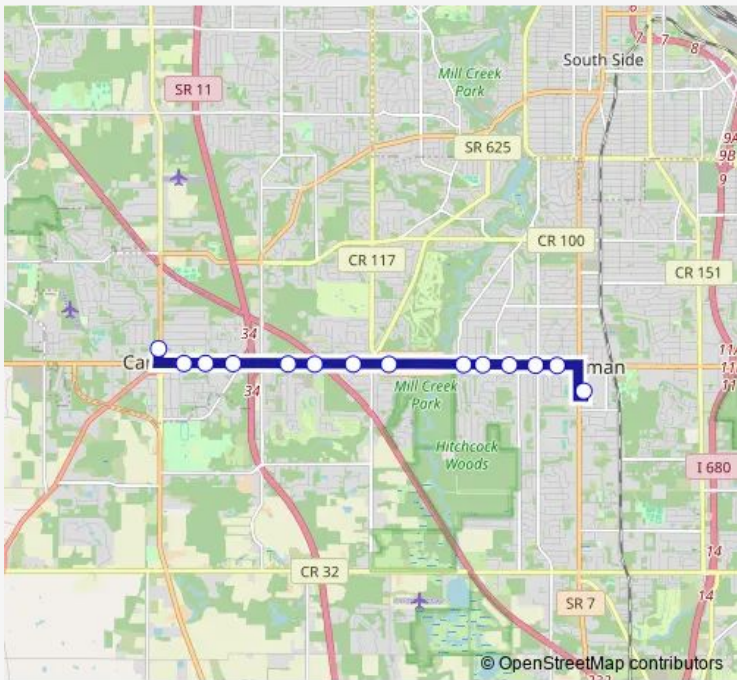

Bus 25 Boardman-Canfield Loop

[Go to website](#)

Direction
 Federal Station — Canfield Circle
 35 stops
[Open route schedule](#)

- Federal Station
- Mahoning Ave & Edwards St
- Glenwood Ave & Parkwood Ave (Flag Stop)
- Glenwood Ave & Breaden St
- Glenwood Ave & Myrtle Ave (Flag Stop)
- Glenwood Ave & Cleveland Ave
- Glenwood Ave & Willis Ave (Flag Stop)
- Glenwood Ave & Cohasset Dr
- Glenwood Ave & Lake Dr
- Glenwood Ave & W Laclede Ave
- Glenwood Ave & Kiwatha Rd
- Glenwood Ave & W Ravenwood Ave (Flag Stop)
- Glenwood Ave @ Newport Glen Apts (Flag Stop)
- Glenwood Ave & Devonshire Dr North (Flag Stop)
- Glenwood Ave & Devonshire Dr South
- Glenwood Ave & Mill Creek Dr (Flag Stop)
- Glenwood Ave & Shields Rd
- Glenwood Ave & Old Oxford Ln (Flag Stop)
- Glenwood Ave & Cranberry Run Dr
- Glenwood Ave & N Cadillac Dr (Flag Stop)
- Glenwood Ave & Ewing Rd

Route schedule
 Federal Station — Canfield Circle

Monday	09:40
Tuesday	09:40
Wednesday	09:40
Thursday	09:40
Friday	09:40
Saturday	09:40
Sunday	—

Route info
 Direction: Federal Station
 Stops: 35
 Trip Duration: 0 hour 35 min

25 — 25 Boardman-Canfield Loop **BusMaps**

Glenwood Ave & Melbourne Ave (Flag Stop)

Glenwood Ave & Rockdale Ave (Flag Stop)

Glenwood & 224

US Hwy 224 @ Giant Eagle (Flag Stop)

US Hwy 224 @ Ron Park Pl

US Hwy 224 & Harrington Ave (Flag Stop)

Direction

Canfield Circle — Southern Park Mall

14 stops

[Open route schedule](#)

Canfield Circle

US Hwy 224 & Elizabeth Pl (Flag Stop)

US Hwy 224 @ S Hillside Dr

E Main St Talsman Dr