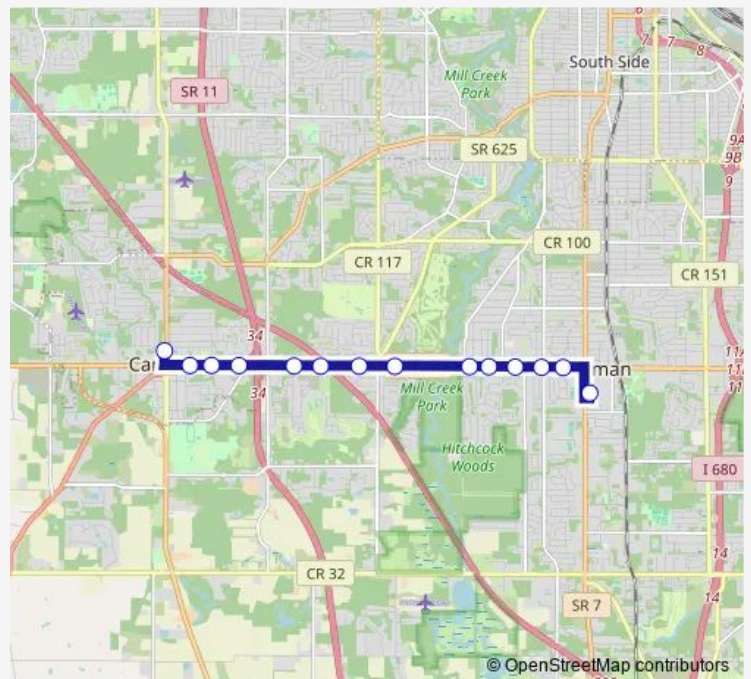

Bus 25 25 Boardman-Canfield Loop

[Go to website](#)

Direction
 Federal Station — Canfield Circle
 35 stops
[Open route schedule](#)

- Federal Station
- Mahoning Ave & Edwards St
- Glenwood Ave & Parkwood Ave (Flag Stop)
- Glenwood Ave & Breaden St
- Glenwood Ave & Myrtle Ave (Flag Stop)
- Glenwood Ave & Cleveland Ave
- Glenwood Ave & Willis Ave (Flag Stop)
- Glenwood Ave & Cohasset Dr
- Glenwood Ave & Lake Dr
- Glenwood Ave & W Laclede Ave
- Glenwood Ave & Kiwatha Rd
- Glenwood Ave & W Ravenwood Ave (Flag Stop)
- Glenwood Ave @ Newport Glen Apts (Flag Stop)
- Glenwood Ave & Devonshire Dr North (Flag Stop)
- Glenwood Ave & Devonshire Dr South
- Glenwood Ave & Mill Creek Dr (Flag Stop)
- Glenwood Ave & Shields Rd
- Glenwood Ave & Old Oxford Ln (Flag Stop)
- Glenwood Ave & Cranberry Run Dr
- Glenwood Ave & N Cadillac Dr (Flag Stop)
- Glenwood Ave & Ewing Rd

Route schedule

Federal Station — Canfield Circle

Monday	09:40
Tuesday	09:40
Wednesday	09:40
Thursday	09:40
Friday	09:40
Saturday	09:40
Sunday	—

Route info

Direction: Federal Station
 Stops: 35
 Trip Duration: 0 hour 35 min

25 — 25 Boardman-Canfield Loop

Glenwood Ave & Melbourne Ave (Flag Stop)

Glenwood Ave & Rockdale Ave (Flag Stop)

Glenwood & 224

US Hwy 224 @ Giant Eagle (Flag Stop)

US Hwy 224 @ Ron Park Pl

US Hwy 224 & Harrington Ave (Flag Stop)

Direction

Canfield Circle — Southern Park Mall

14 stops

[Open route schedule](#)

Canfield Circle

US Hwy 224 & Elizabeth Pl (Flag Stop)

US Hwy 224 @ S Hillside Dr

E Main St Talsman Dr