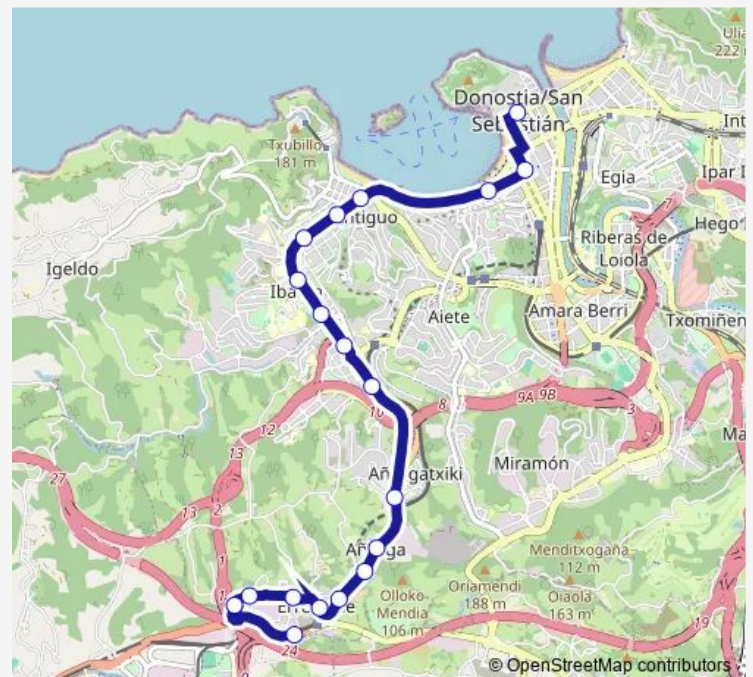

Esklabak

Ondarreta

Zubieta Plaza

Askatasuna 31

Okendo 5

Boulevard 17

Route schedule

Errekalde li — Boulevard 17

Monday	00:00-23:35
Tuesday	06:44-22:30
Wednesday	06:44-22:30
Thursday	06:44-22:30
Friday	06:44-23:35
Saturday	00:00-23:40
Sunday	09:10-22:24

Route info

Direction: Errekalde li

Stops: 16

Trip Duration: 0 hour 25 min

Route info

Direction:

Stops: 0

Trip Duration: – min

Direction

Boulevard 17 — Errekalde li

19 stops

[Open route schedule](#)

Thursday 06:17-22:00

Friday 06:17-23:15

Saturday 07:06-23:30

Sunday 08:45-22:00

Route info

Direction: Boulevard 17

Stops: 19

Trip Duration: 0 hour 29 min