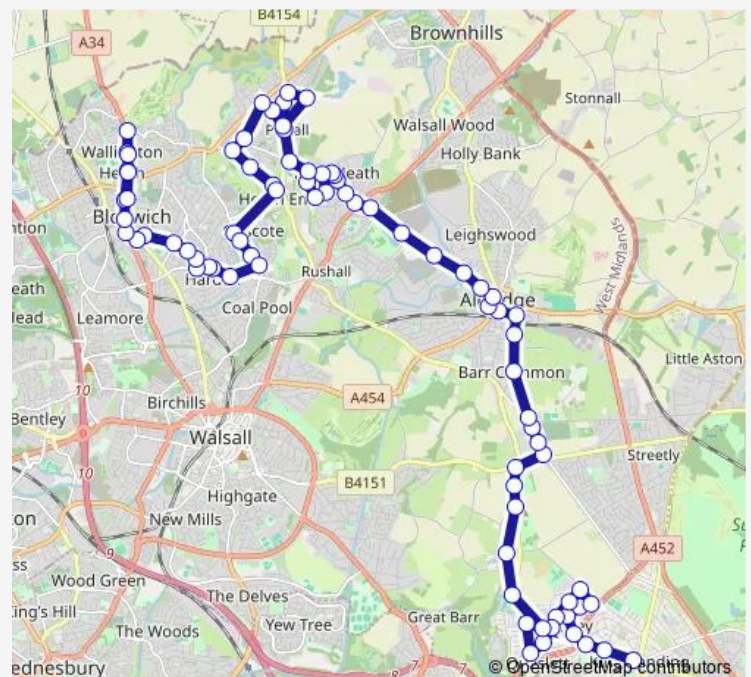

Beacon Hill Farm

Barr Beacon Crossroads

Beacon Hill

Route schedule

Kingstanding Circle Westside — Drake Rd

Monday 09:30-15:10

Tuesday 09:30-15:10

Wednesday 09:30-15:10

Thursday 09:30-15:10

Friday 09:30-15:10

Saturday 09:30-15:10

Sunday 09:30-15:10

Route info

Direction: Kingstanding Circle Westside

Stops: 80

Trip Duration: 1 hour 30 min

Old Town Lane

Route schedule

Drake Rd — Kingstanding Circle Westside

Monday 09:45-15:45

Tuesday 09:45-15:45

Wednesday 09:45-15:45

Thursday 09:45-15:45

Friday 09:45-15:45