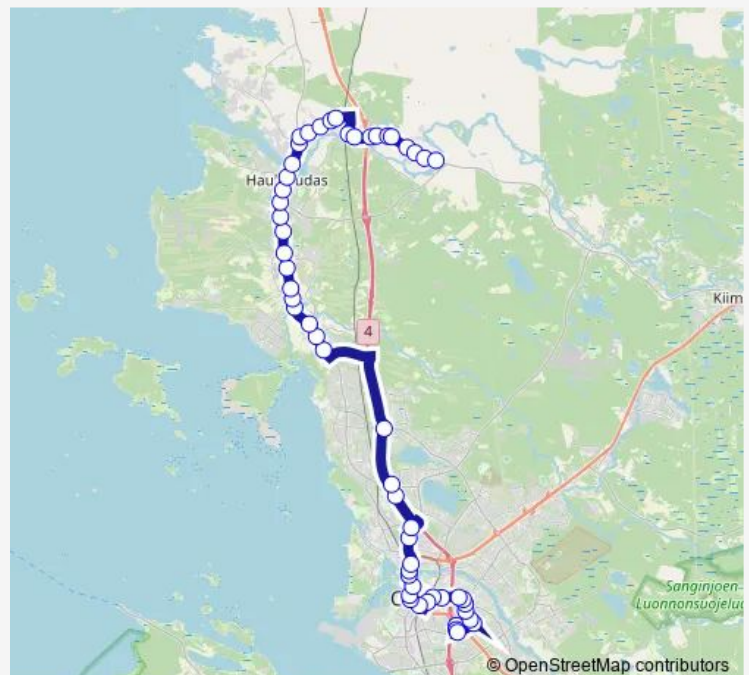

### Route schedule

Osao Pp — Pentintie E

Monday 14:40-16:10

Tuesday 14:40-16:10

Wednesday 14:40-16:10

Thursday 14:40-16:10

Friday 14:40-16:10

Saturday —

### Route info

Direction: Osao Pp

Stops: 54

Trip Duration: 1 hour 3 min

25 — Jokela - Osao

BusMaps

Linnanmaan ramppi P1

Linnanmaan ramppi P2