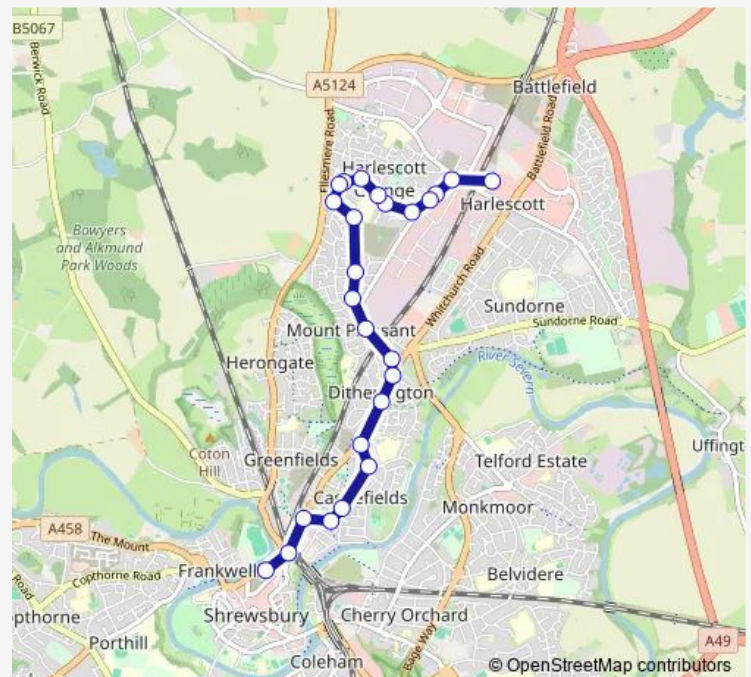

### Route schedule

Bus Station — Tesco

Monday 07:15-20:05

Tuesday 07:15-20:05

Wednesday 07:15-20:05

Thursday 07:15-20:05

Friday 07:15-20:05

Saturday 08:20-20:05

### Route info

Direction: Bus Station

Stops: 25

Trip Duration: 0 hour 20 min

25 — Shrewsbury Bus Stn - Mount Pleasant - Harlescott **BusMaps**

Kwiksave

Matalan

Rail Crossing