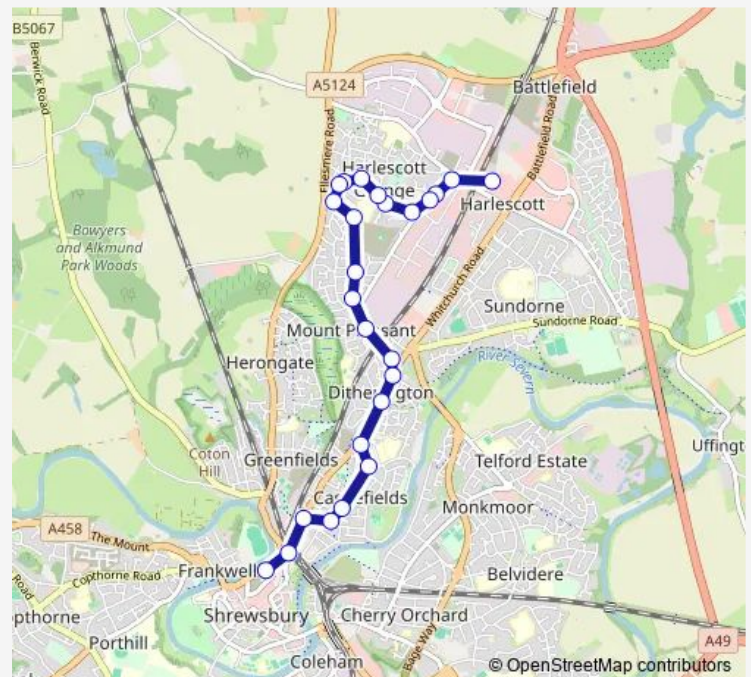

Worcester Road Jct

Grosvenor Green Jct

Ennerdale Road Jct

Route schedule

Bus Station — Tesco

Monday 07:15-20:05

Tuesday 07:15-20:05

Wednesday 07:15-20:05

Thursday 07:15-20:05

Friday 07:15-20:05

Saturday 08:20-20:05

Sunday 08:20-20:05

Route info

Direction: Bus Station

Stops: 25

Trip Duration: 0 hour 20 min

25 — Shrewsbury Bus Stn - Mount Pleasant - Harlescott **BusMaps**

Kwiksave

Matalan

Rail Crossing

Tesco

Direction

Tesco — Bus Station

25 stops

Anchor Inn

Wendsley Road Jct

Gloucester Road Jct

Church

Grange School

Morville Road Jct

Steam Wagon

Perkins Entrance