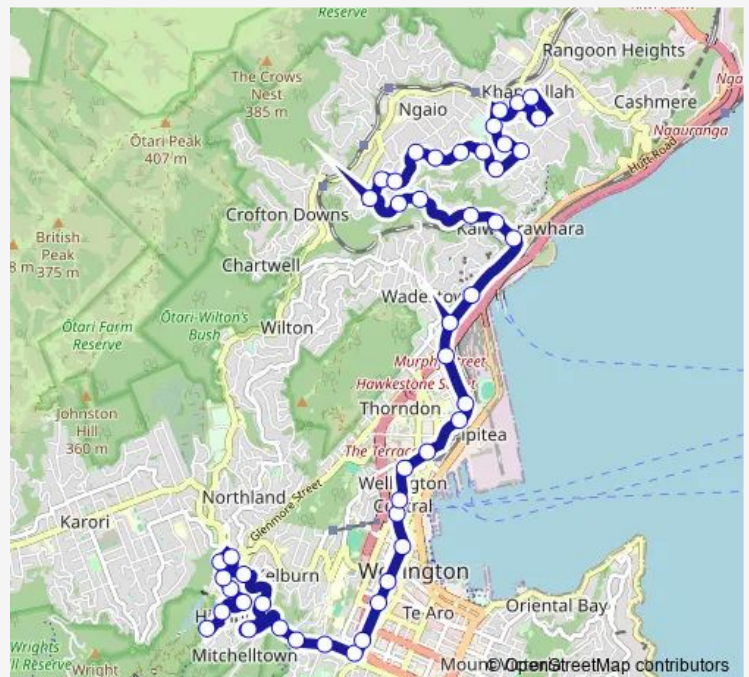

Monday 06:35-23:00

Tuesday 06:35-23:00

Wednesday 06:35-23:00

Thursday 06:35-23:00

Friday 06:35-23:00

Saturday 07:00-23:00

Sunday 08:00-21:00

Route info

Direction: Khandallah Village - Stop A

Stops: 46

Trip Duration: 0 hour 53 min

25 — Khandallah - Wellington - Aro Valley - Highbury

Thorndon Quay at Motorway (near 248 - Southbound)

Thorndon Quay at Davis Street (opposite 125)

Sunday 08:00-21:00

Route info

Direction: Highbury - Terminus

Stops: 47

Trip Duration: 0 hour 49 min

Hutt Road at Sar Street

Hutt Road at Aotea Quay

Kaiwharawhara Road at Hutt Road (near 7)

Cockayne Road at Nairnville Park

Clutha Avenue (near 40)

Clutha Avenue at Nicholson Road (near 6)

Everest Street at St Benedict's School

Khandallah Village - Stop A

25 Bus time schedules and route maps are available in an offline PDF at busmaps.com. Use the busmaps.com website to see live bus times, train schedule or subway schedule, and step-by-step directions for all public transit in Wellington